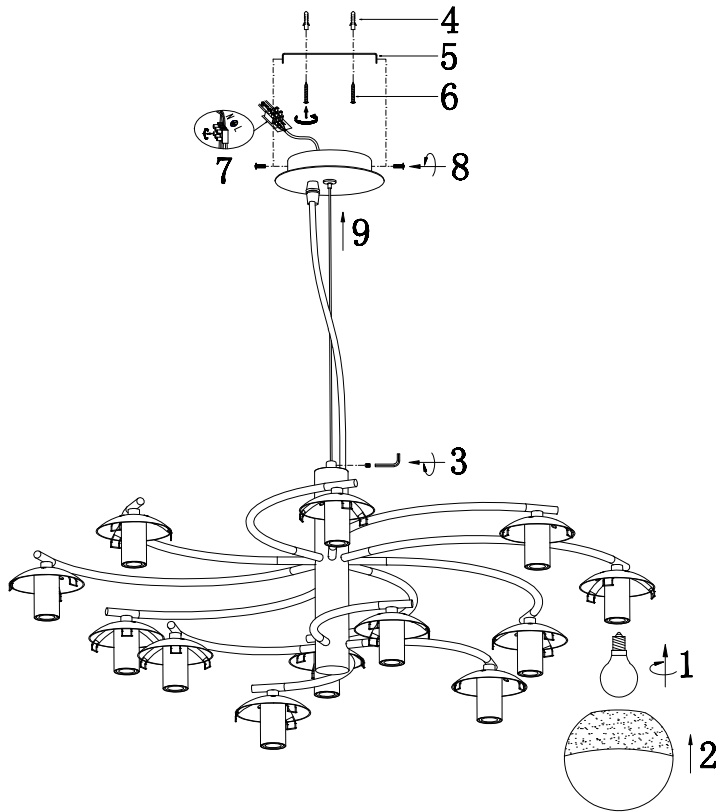

FREYA
TRADITION OF QUALITY

Instruction

FR5018PL-12G

12 x E14 (40W)

Model: FR5018PL-12G

Series: Ostin

Ceiling Lamps