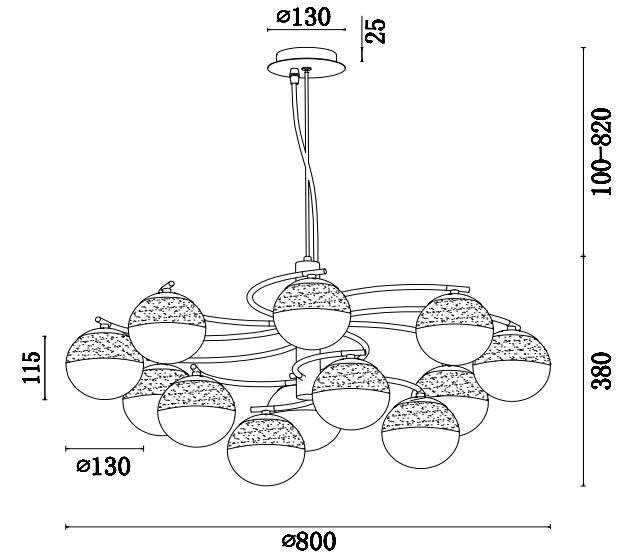

FREYA
TRADITION OF QUALITY

Instruction

FR5018PL-12G

12 x E14 (40W)

Model: FR5018PL-12G

Series: Ostin

Ceiling Lamps