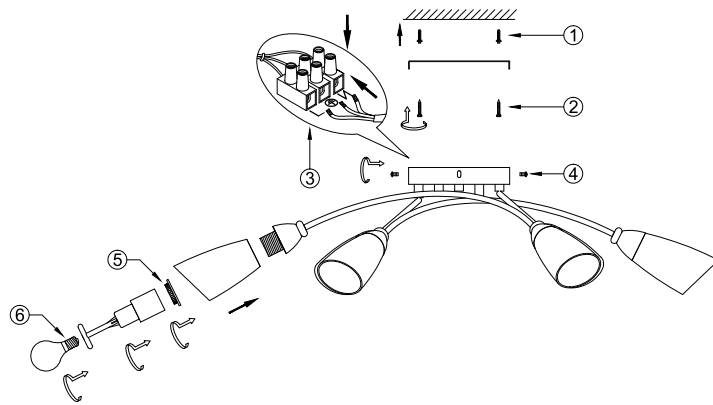

FREYA
TRADITION OF QUALITY

Instruction

FR5021CL-06BZ

6 x E14 (40W)

Model: FR5021CL-06BZ

Series: Alice

Ceiling Lamps