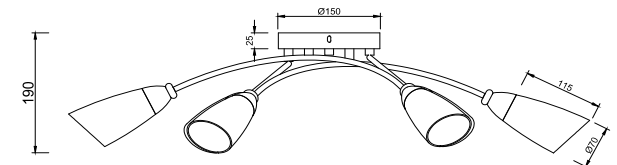

FREYA
TRADITION OF QUALITY

Instruction

FR5021CL-06BZ

6 x E14 (40W)

Model: FR5021CL-06BZ

Series: Alice

Ceiling Lamps