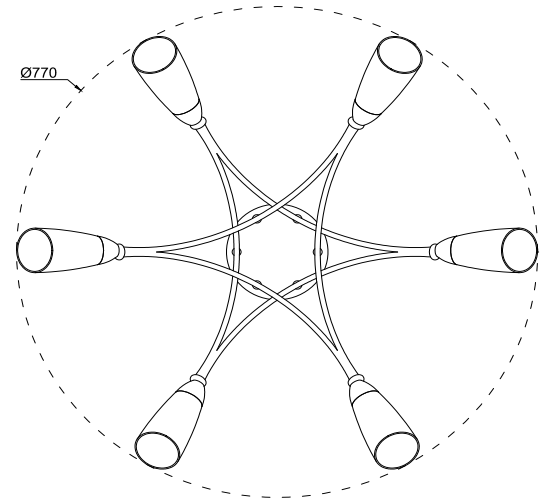

FREYA
TRADITION OF QUALITY

Instruction

FR5021CL-06BZ

6 x E14 (40W)

Model: FR5021CL-06BZ

Series: Alice

Ceiling Lamps