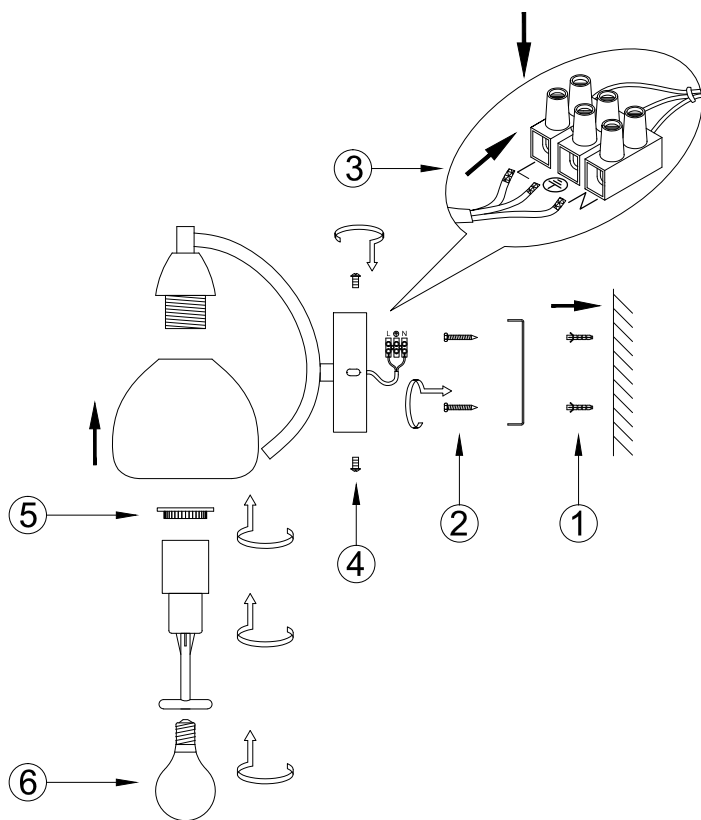

# Instruction

FR5022WL-01CH

1 x E14 (40W)

Model: FR5022WL-01CH

Series: Cindy

Wall Lamps