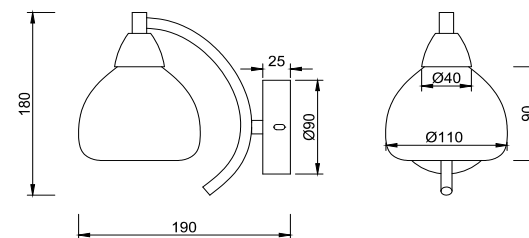

# Instruction

FR5022WL-01CH

1 x E14 (40W)

Model: FR5022WL-01CH

Series: Cindy

Wall Lamps