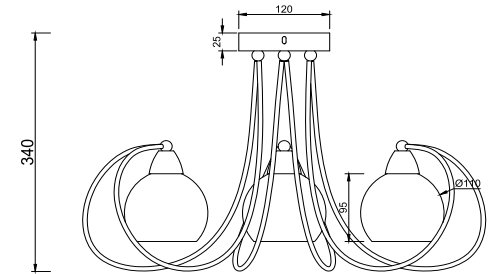

FREYA
TRADITION OF QUALITY

Instruction

FR5023CL-03CH

3 x E14 (40W)

Model: FR5023CL-03CH
Series: Dana

Ceiling Lamps