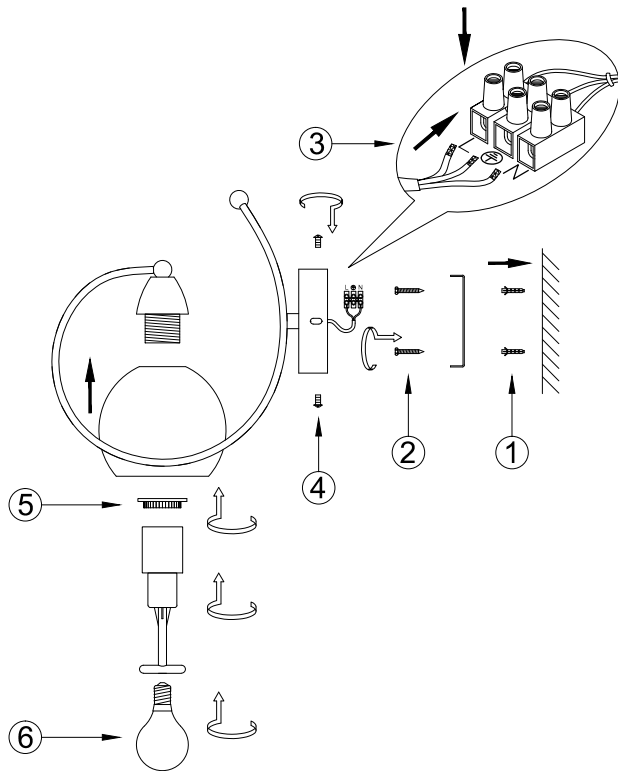

FREYA
TRADITION OF QUALITY

Instruction

FR5023WL-01CH

1 x E14 (40W)

Model: FR5023WL-01CH
Series: Dana

Wall Lamps