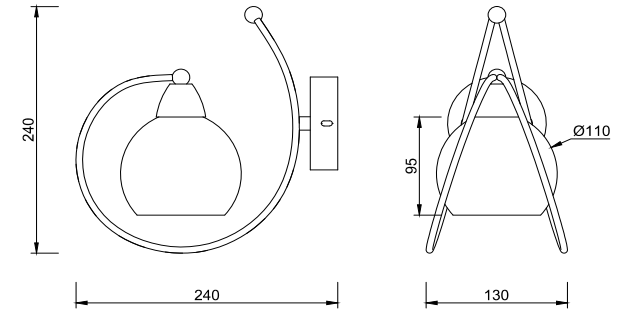

FREYA
TRADITION OF QUALITY

Instruction

FR5023WL-01CH

1 x E14 (40W)

Model: FR5023WL-01CH
Series: Dana

Wall Lamps