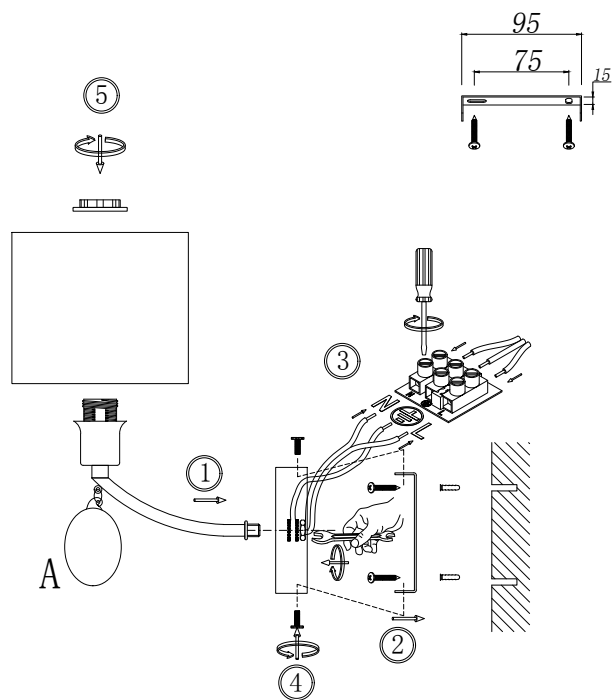

FREYA
TRADITION OF QUALITY

Instruction

FR5026WL-01CH

1 x E14 (40W)

Model: FR5026WL-01CH
Series: Silinda

Wall Lamps