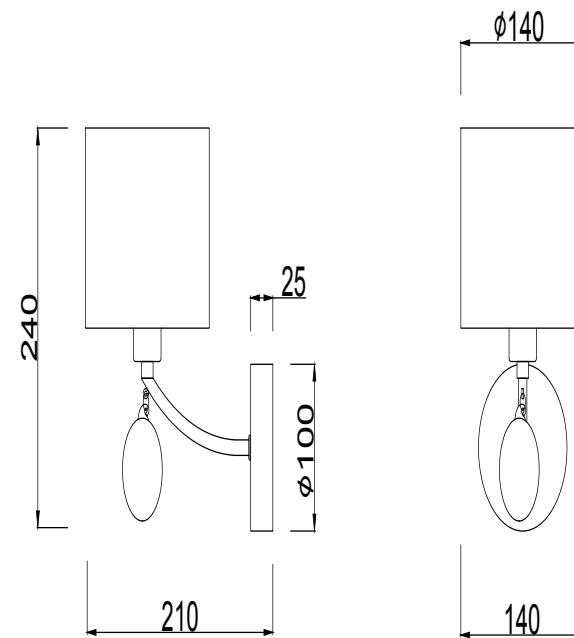

FREYA
TRADITION OF QUALITY

Instruction

FR5026WL-01CH

1 x E14 (40W)

Model: FR5026WL-01CH
Series: Silinda

Wall Lamps