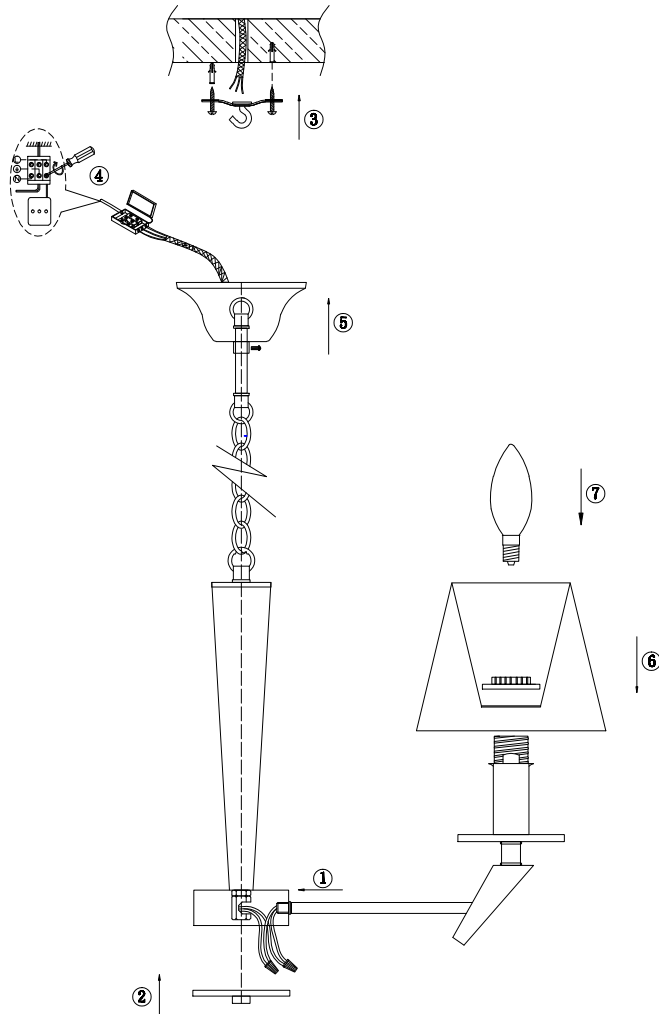

FREYA
TRADITION OF QUALITY

Instruction

FR5031PL-03CH

3 x E14 (40W)

Model: FR5031PL-03CH

Series: Una

Ceiling Lamps