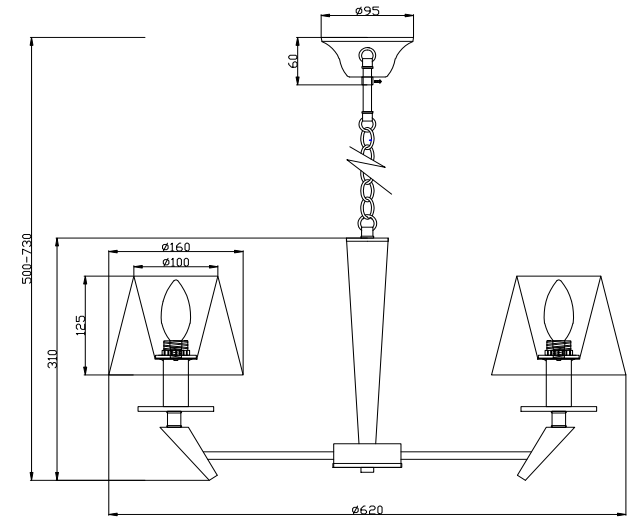

FREYA
TRADITION OF QUALITY

Instruction

FR5031PL-03CH

3 x E14 (40W)

Model: FR5031PL-03CH

Series: Una

Ceiling Lamps