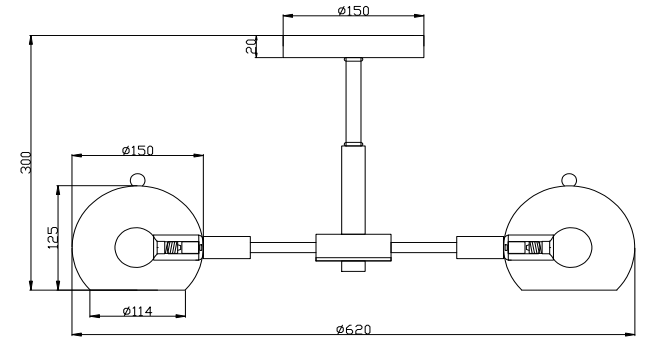

# Instruction

FR5032CL-05B

5 x E14 (40W)

Model: FR5032CL-05B  
Series: Trisha

Ceiling Lamps