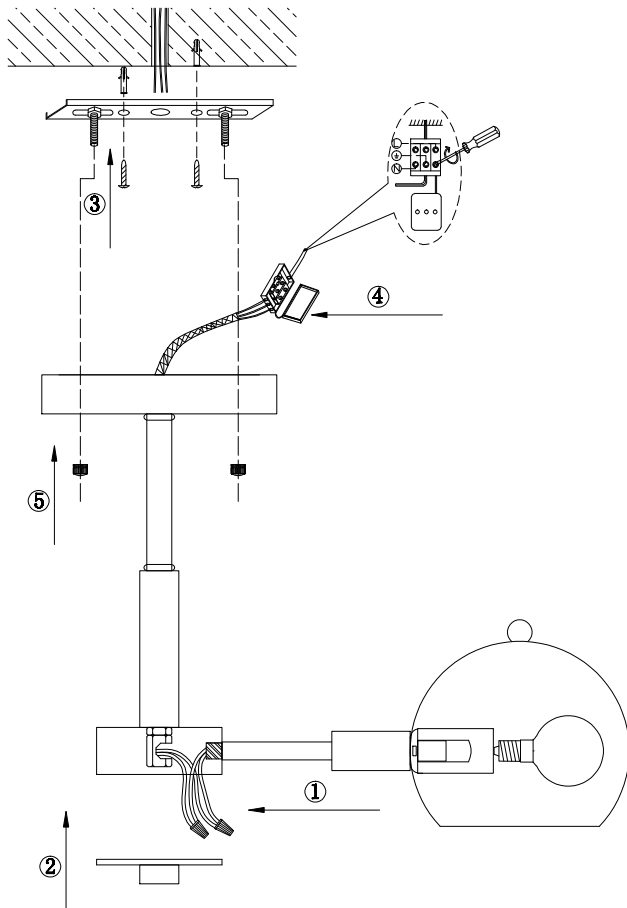

# Instruction

FR5032CL-05B

5 x E14 (40W)

Model: FR5032CL-05B  
Series: Trisha

Ceiling Lamps