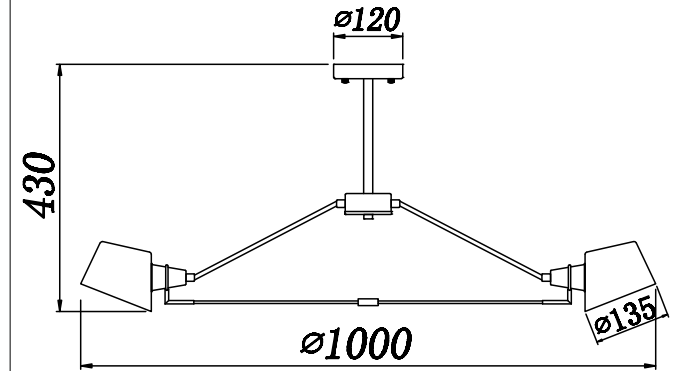

# INSTRUCTION

MODEL: FR5038-CL-06-W

6 X E14 (40W)

FREYA-LIGHT.COM