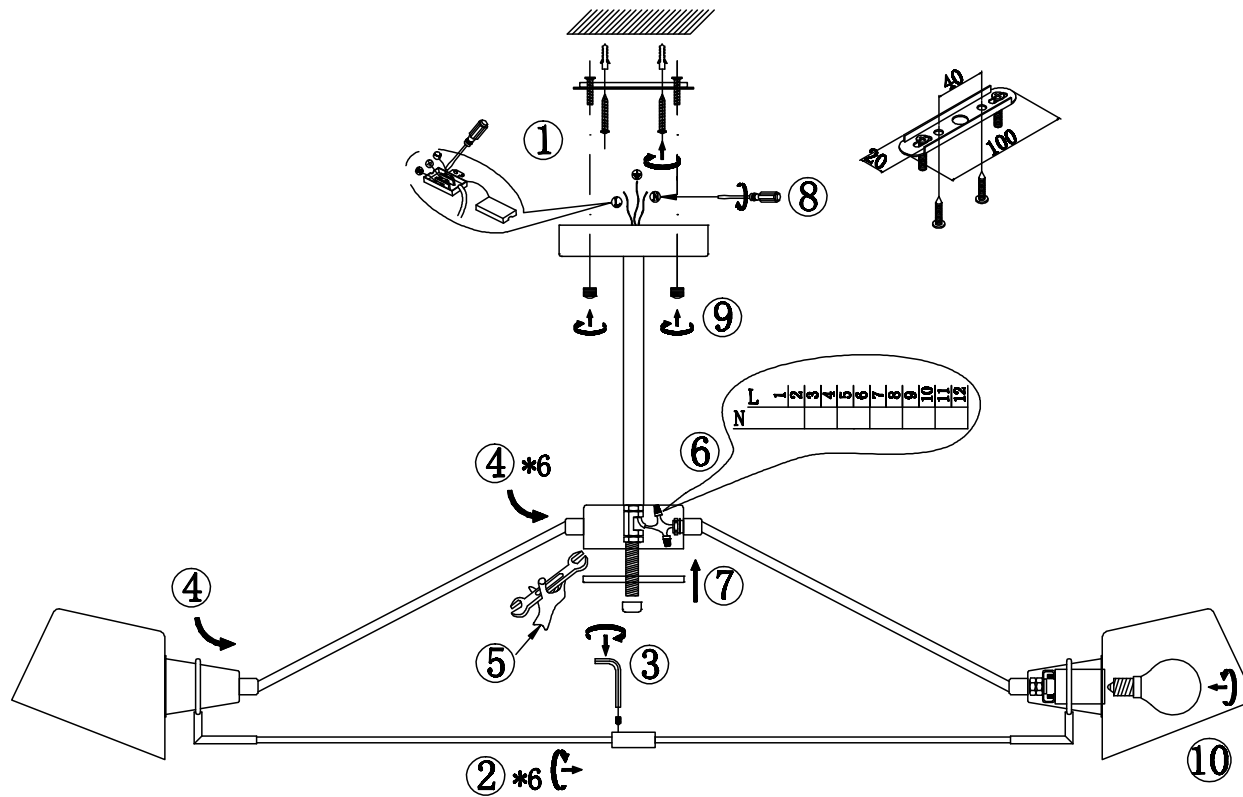

# INSTRUCTION

MODEL: FR5038-CL-06-W

6 X E14 (40W)

FREYA-LIGHT.COM