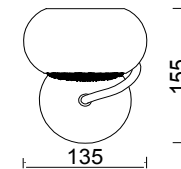

FREYA
TRADITION OF QUALITY

Instruction

FR5039WL-01CH

1 x E14 (40W)

Model: FR5039WL-01CH
Collection: Modern
Series: Miranda

Wall Lamps