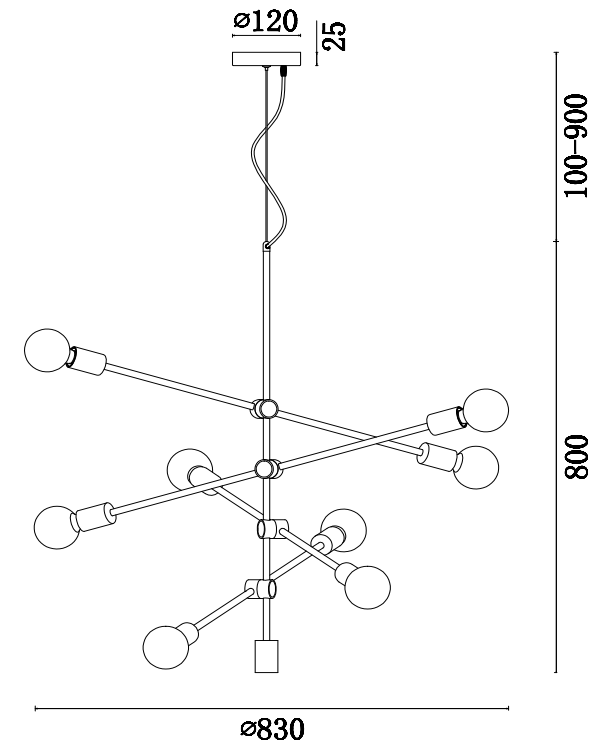

FREYA
TRADITION OF QUALITY

Instruction

FR5043PL-08BS

8 x E27 (60W)

Model: FR5043PL-08BS
Collection: Modern
Series: Octavia

Pendant Lamps