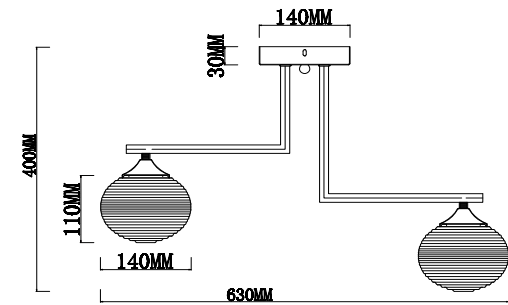

FREYA
TRADITION OF QUALITY

Instruction

FR5047PL-06CH

6 x E27 (60W)

Model: FR5047PL-06CH
Collection: Modern
Series: Dolores

Ceiling Lamps