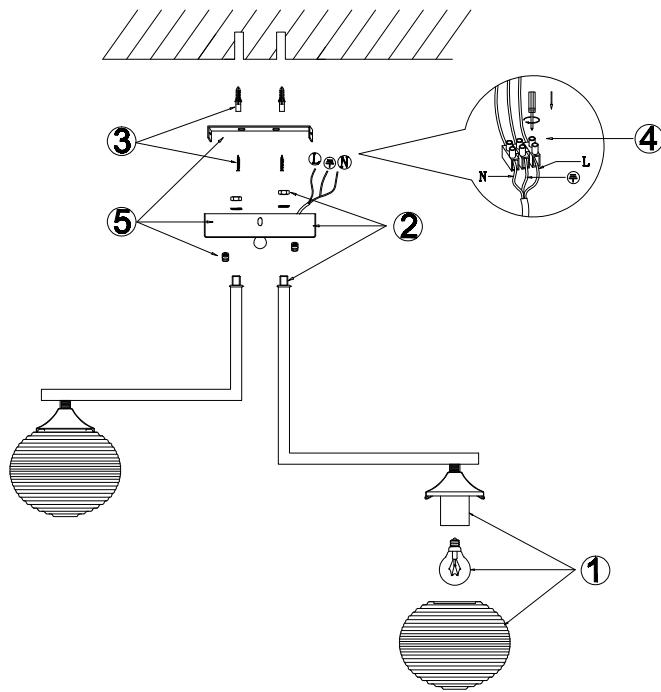

FREYA
TRADITION OF QUALITY

Instruction

FR5047PL-06CH

6 x E27 (60W)

Model: FR5047PL-06CH
Collection: Modern
Series: Dolores

Ceiling Lamps