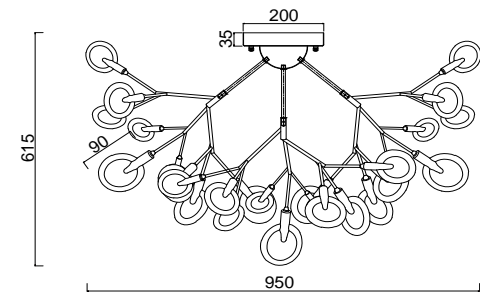

FREYA
TRADITION OF QUALITY

Instruction

FR5049CL-36W

36 x G4 (3W)

Model: FR5049CL-36W
Collection: Modern
Series: Florencia

Ceiling Lamps