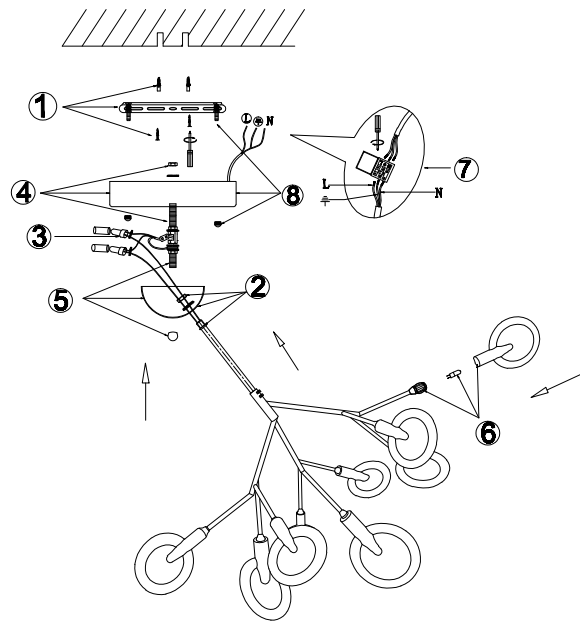

FREYA
TRADITION OF QUALITY

Instruction

FR5049CL-36W

36 x G4 (3W)

Model: FR5049CL-36W
Collection: Modern
Series: Florencia

Ceiling Lamps