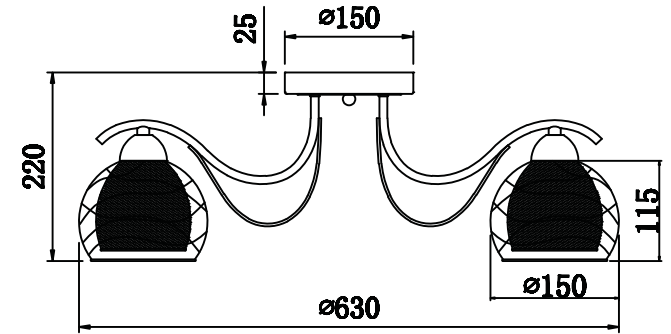

FREYA
TRADITION OF QUALITY

INSTRUCTION

MODEL: FR5052-CL-06-W

6 x E27 (60W)

FREYA-LIGHT.COM