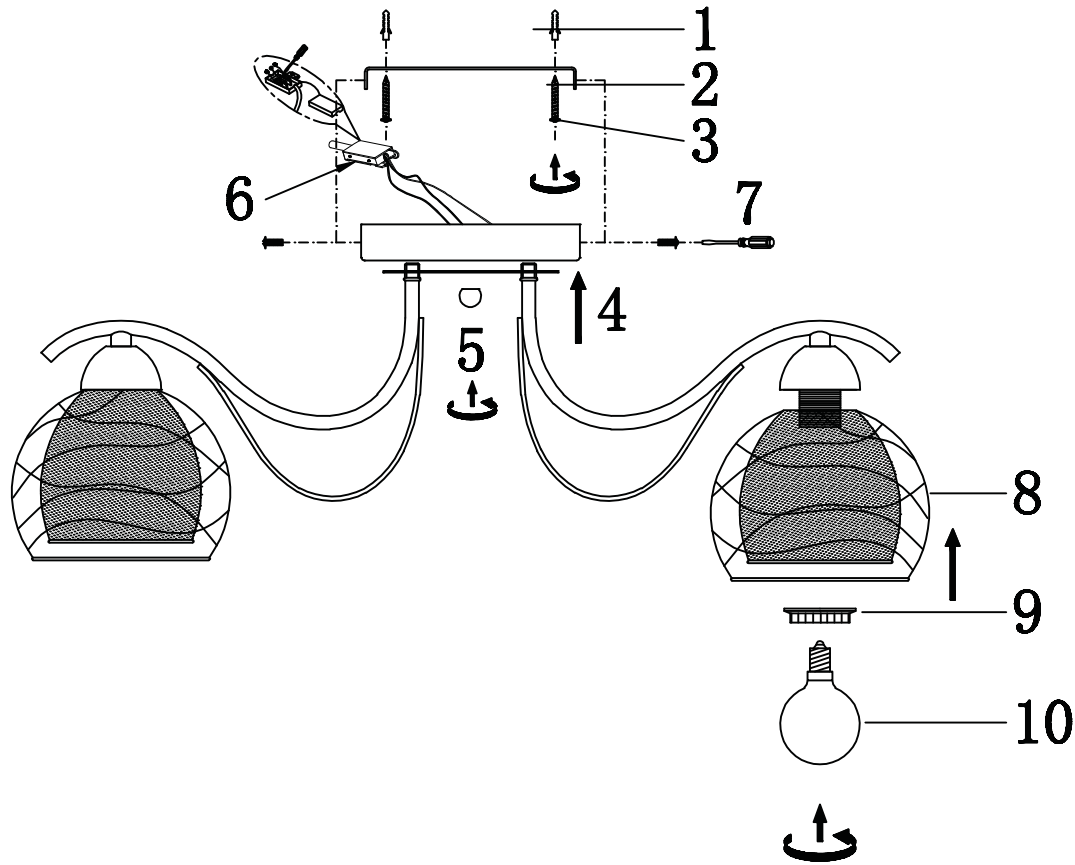

FREYA
TRADITION OF QUALITY

INSTRUCTION

MODEL: FR5052-CL-06-W

6 x E27 (60W)

FREYA-LIGHT.COM