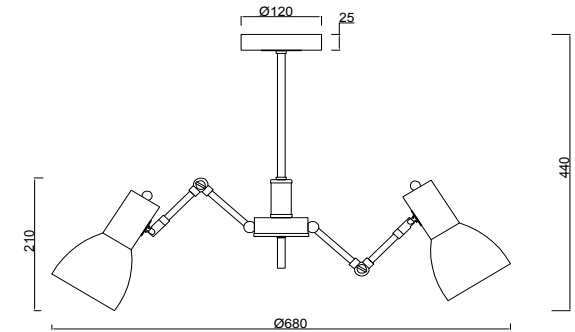

# Instruction

FR5080PL-06W

6 x E14 (40W)

Model: FR5080PL-06W  
Collection: Modern  
Series: New Series 080

Ceiling Lamps