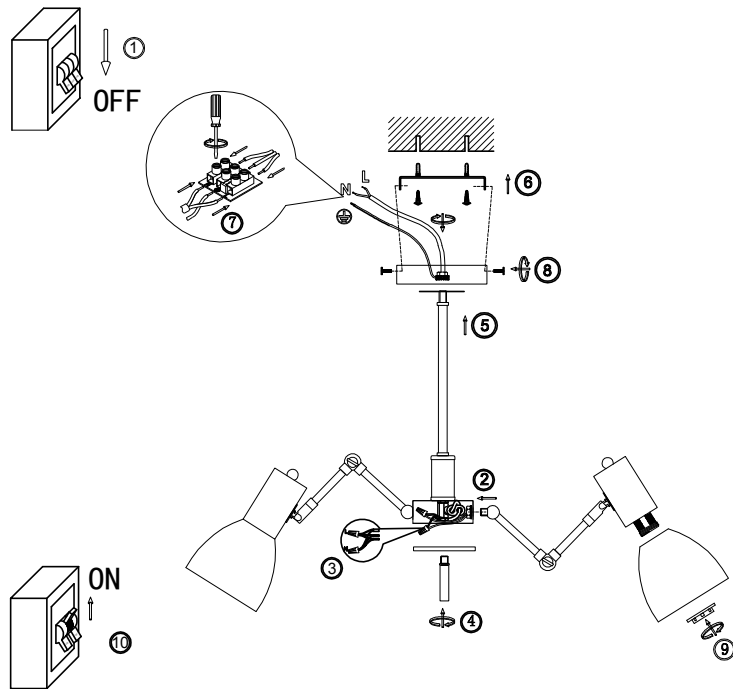

# Instruction

FR5080PL-06W

6 x E14 (40W)

Model: FR5080PL-06W  
Collection: Modern  
Series: New Series 080

Ceiling Lamps