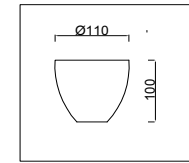

# Instruction

FR5080PL-06W

6 x E14 (40W)

Model: FR5080PL-06W  
Collection: Modern  
Series: New Series 080

Ceiling Lamps