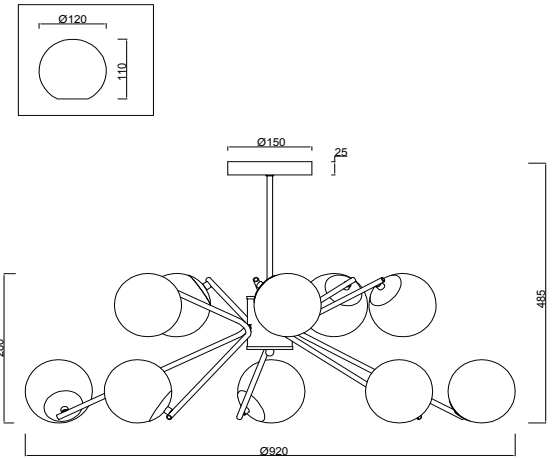

# Instruction

FR5083PL-10CH

10 x E14 (40W)

Model: FR5083PL-10CH  
Collection: Modern  
Series: New Series 083

Ceiling Lamps