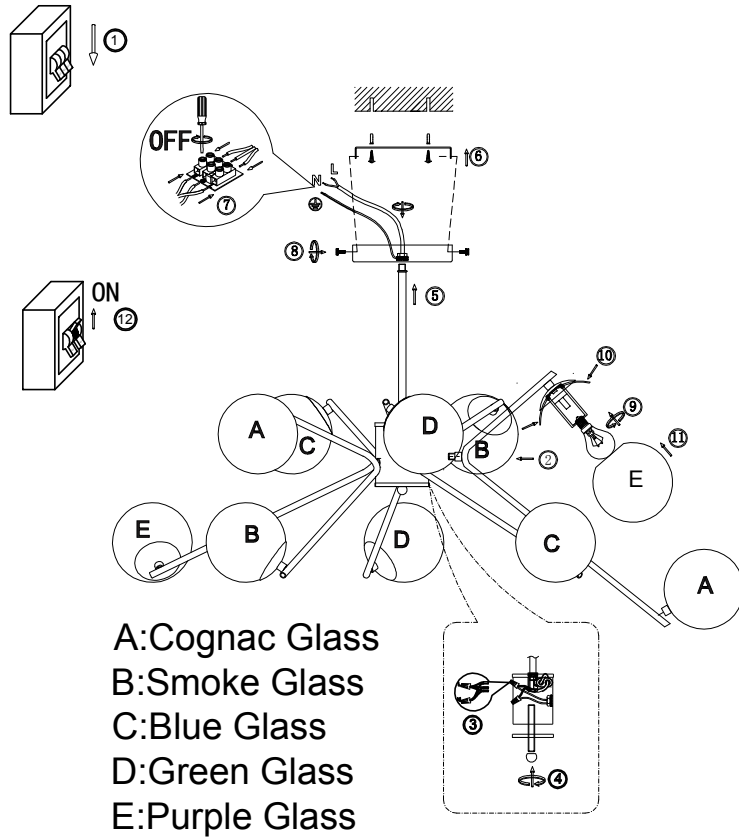

# Instruction

FR5083PL-10CH

10 x E14 (40W)

Model: FR5083PL-10CH  
Collection: Modern  
Series: New Series 083

Ceiling Lamps