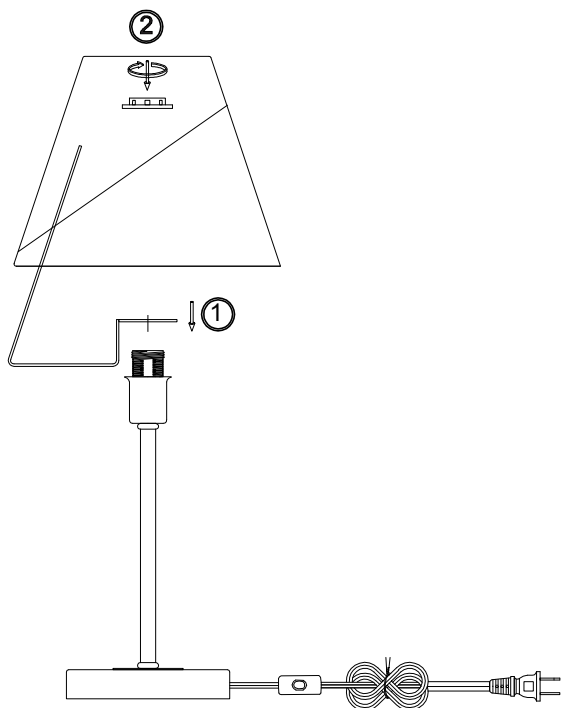

Instruction

FR5084TL-01G

1 x E14 (40W)

Model: FR5084TL-01G

Collection: Modern

Series: New Series 084

Table Lamps