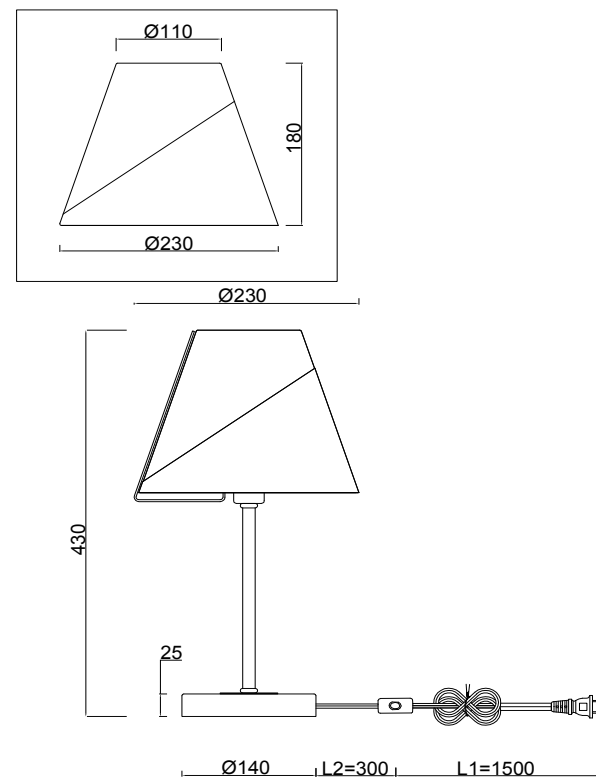

Instruction

FR5084TL-01G

1 x E14 (40W)

Model: FR5084TL-01G

Collection: Modern

Series: New Series 084

Table Lamps