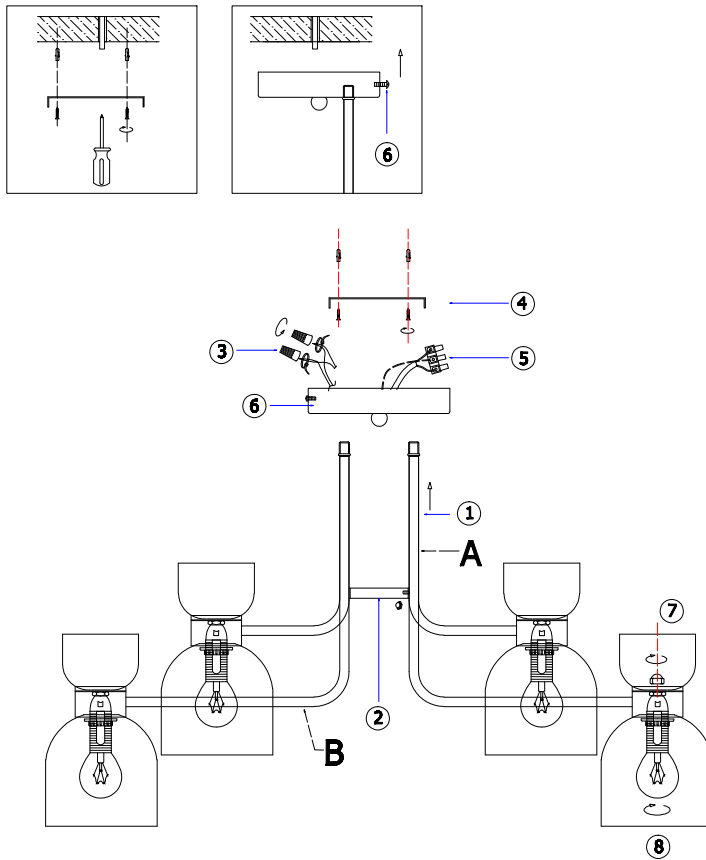

FREYA
TRADITION OF QUALITY

Instruction

FR5094PL-08G

8 x E14 (40W)

Model: FR5094PL-08G
Collection: Modern
Series: Isla

Ceiling Lamps