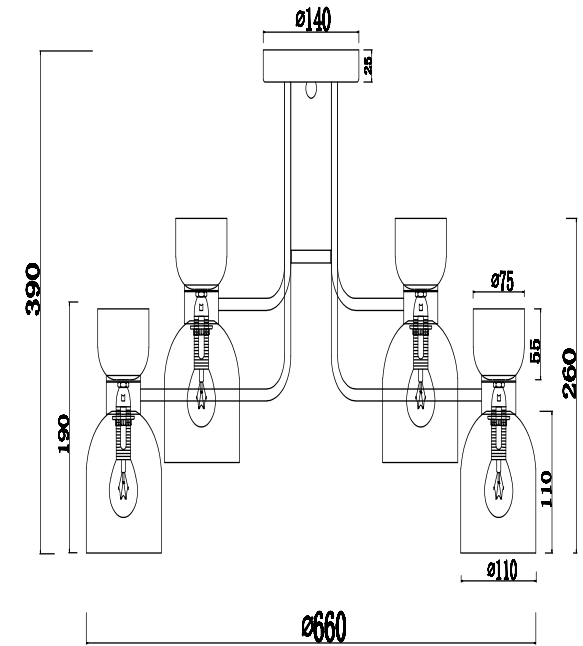

FREYA
TRADITION OF QUALITY

Instruction

FR5094PL-08G

8 x E14 (40W)

Model: FR5094PL-08G
Collection: Modern
Series: Isla

Ceiling Lamps