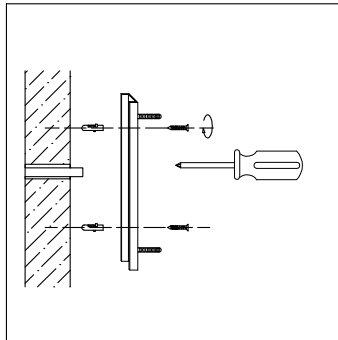

# Instruction

FR5094WL-01G

1 x E14 (40W)

Model: FR5094WL-01G  
Collection: Modern  
Series: Isla

Wall Lamps