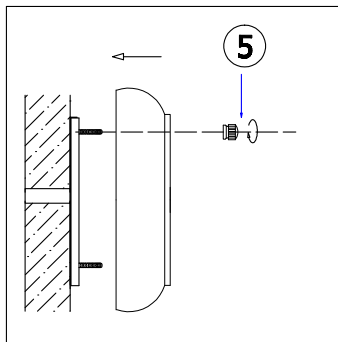

# Instruction

FR5094WL-01G

1 x E14 (40W)

Model: FR5094WL-01G  
Collection: Modern  
Series: Isla

Wall Lamps