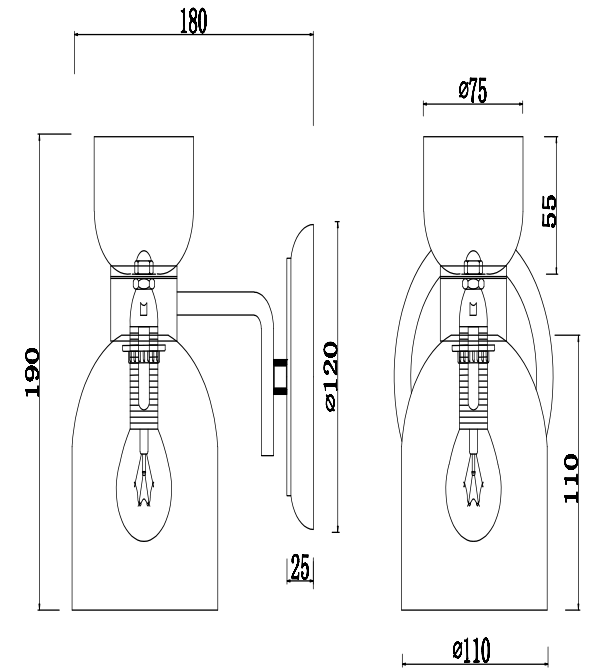

# Instruction

FR5094WL-01G

1 x E14 (40W)

Model: FR5094WL-01G  
Collection: Modern  
Series: Isla

Wall Lamps