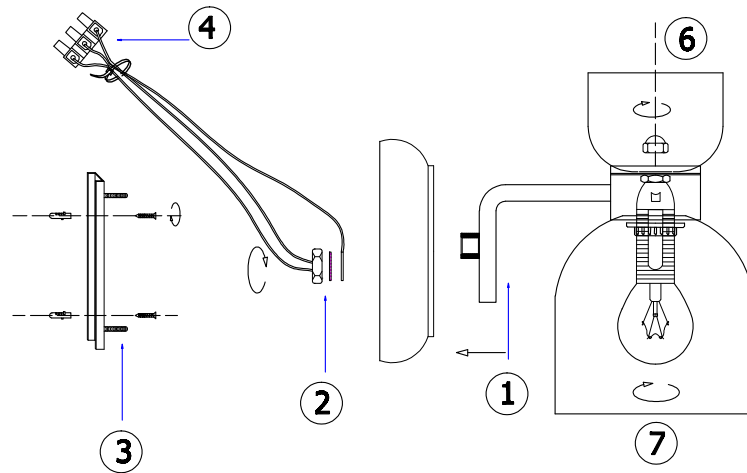

# Instruction

FR5094WL-01G

1 x E14 (40W)

Model: FR5094WL-01G  
Collection: Modern  
Series: Isla

Wall Lamps