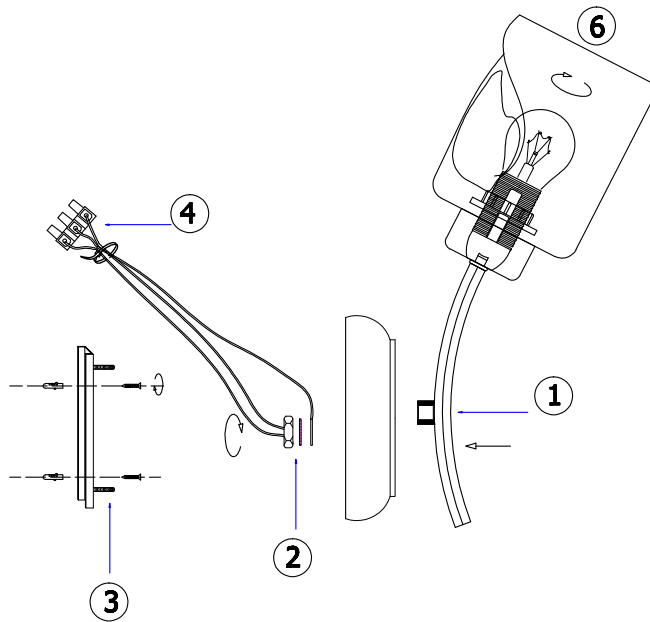

FREYA
TRADITION OF QUALITY

Instruction

FR5095WL-01G

1 x E14 (40W)

Model: FR5095WL-01G
Collection: Modern
Series: Isabella

Wall Lamps