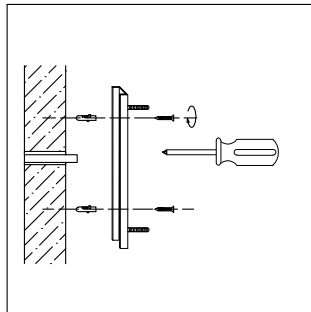

FREYA
TRADITION OF QUALITY

Instruction

FR5095WL-01G

1 x E14 (40W)

Model: FR5095WL-01G
Collection: Modern
Series: Isabella

Wall Lamps