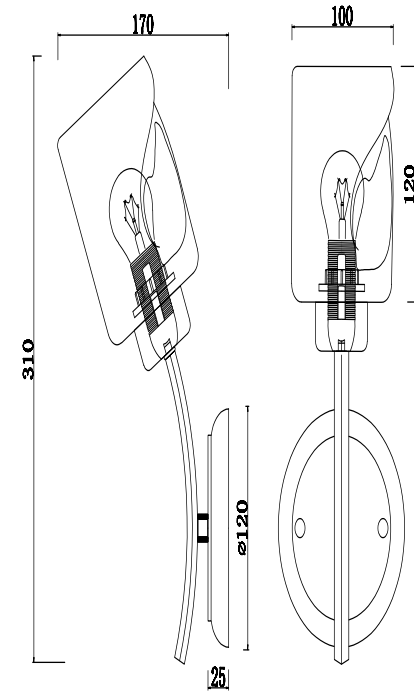

FREYA
TRADITION OF QUALITY

Instruction

FR5095WL-01G

1 x E14 (40W)

Model: FR5095WL-01G
Collection: Modern
Series: Isabella

Wall Lamps