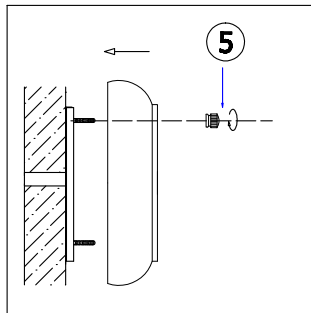

FREYA
TRADITION OF QUALITY

Instruction

FR5095WL-01G

1 x E14 (40W)

Model: FR5095WL-01G
Collection: Modern
Series: Isabella

Wall Lamps