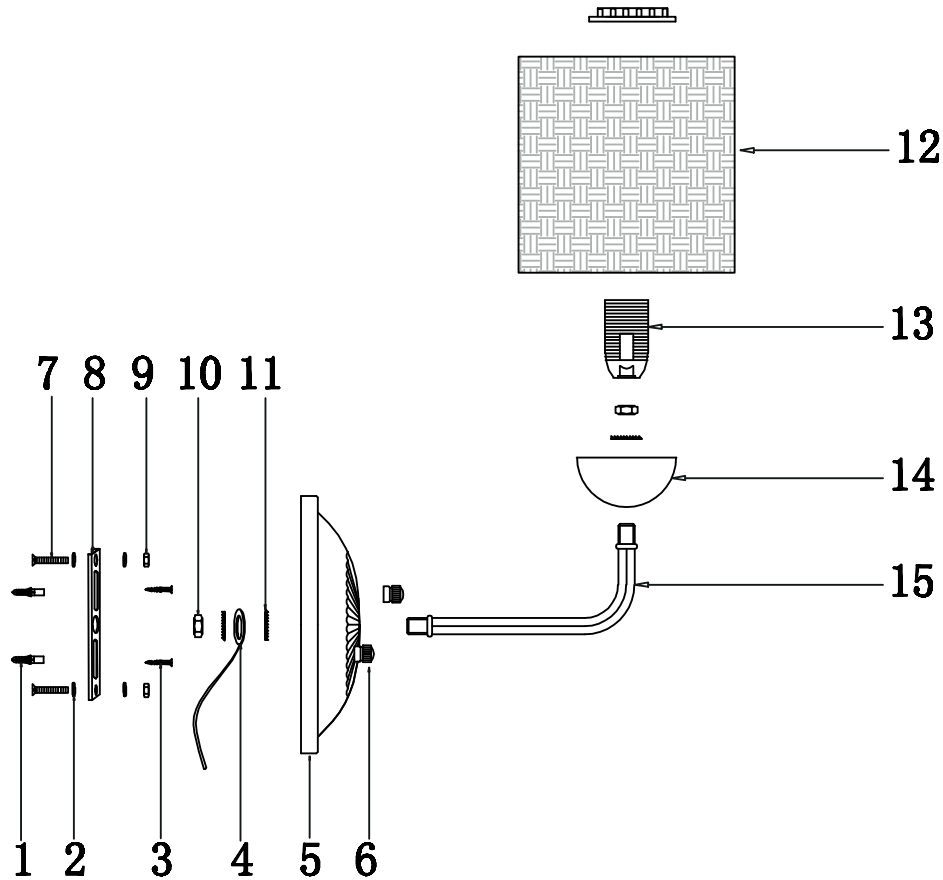

FREYA
TRADITION OF QUALITY

INSTRUCTION

MODEL: FR5100-WL-01-WG
SCONCE

1 X E14 (40W)

FREYA-LIGHT.COM