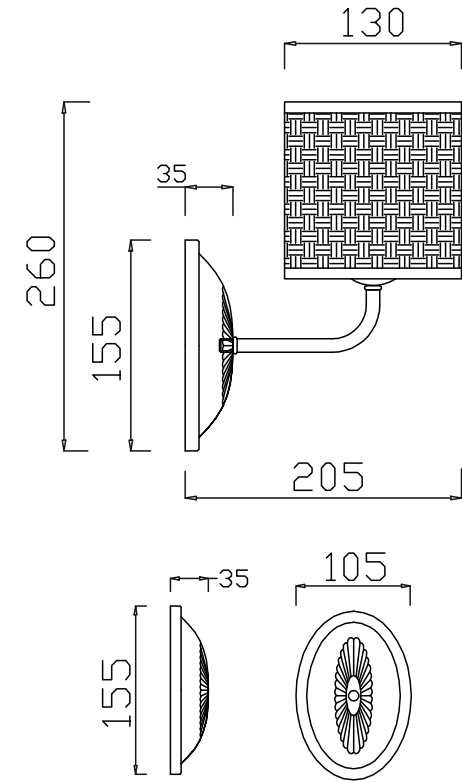

FREYA
TRADITION OF QUALITY

INSTRUCTION

MODEL: FR5100-WL-01-WG
SCONCE

1 X E14 (40W)

FREYA-LIGHT.COM