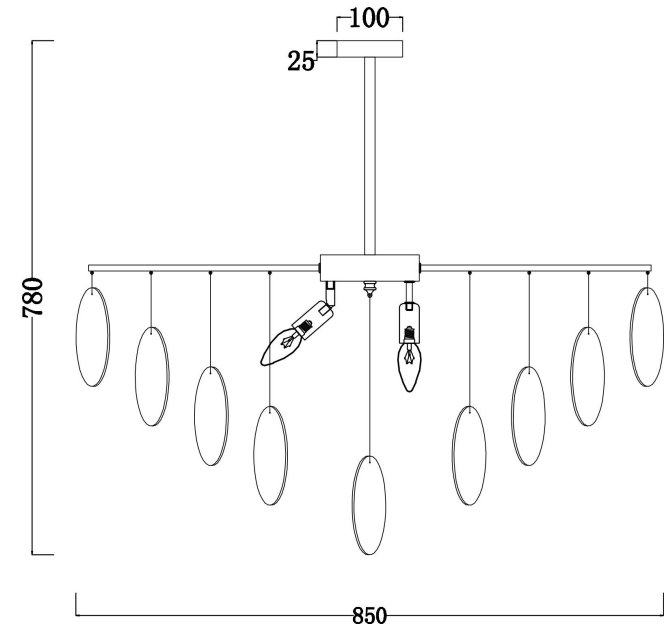

FREYA
TRADITION OF QUALITY

Instruction

FR5104PL-08BS

C	D	E	F	G	
14pcs	14pcs	14pcs	7pcs	1pcs	50pcs

8xE14 60W

Model: FR5104PL-08BS

Collection: Modern

Pendant Lamps