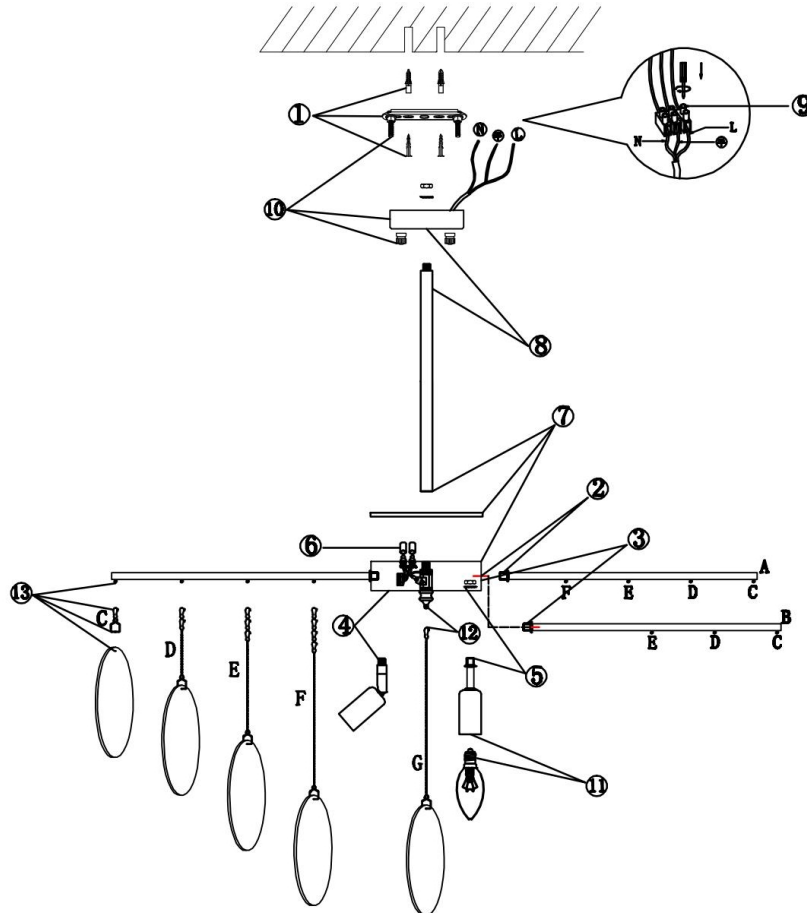

FREYA
TRADITION OF QUALITY

Instruction

FR5104PL-08BS

C	D	E	F	G	
14pcs	14pcs	14pcs	7pcs	1pcs	50pcs

8xE14 60W

Model: FR5104PL-08BS

Collection: Modern

Pendant Lamps