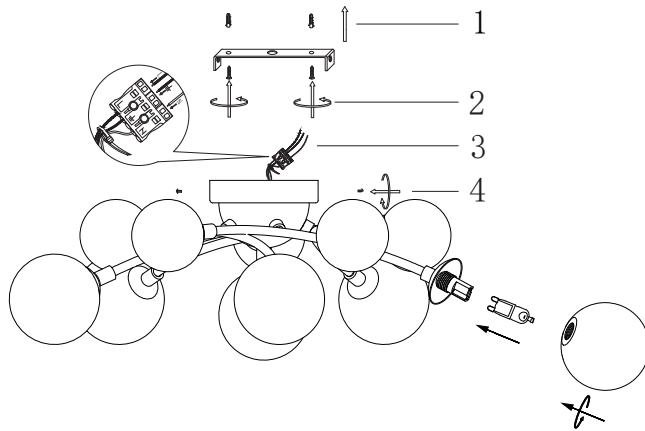

# Instruction

FR5116CL-11BS

11 x G9 (28W)

Model: FR5116CL-11BS  
Collection: Modern

Ceiling Lamps