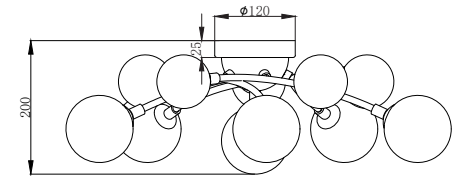

# Instruction

FR5116CL-11BS

11 x G9 (28W)

Model: FR5116CL-11BS  
Collection: Modern

Ceiling Lamps