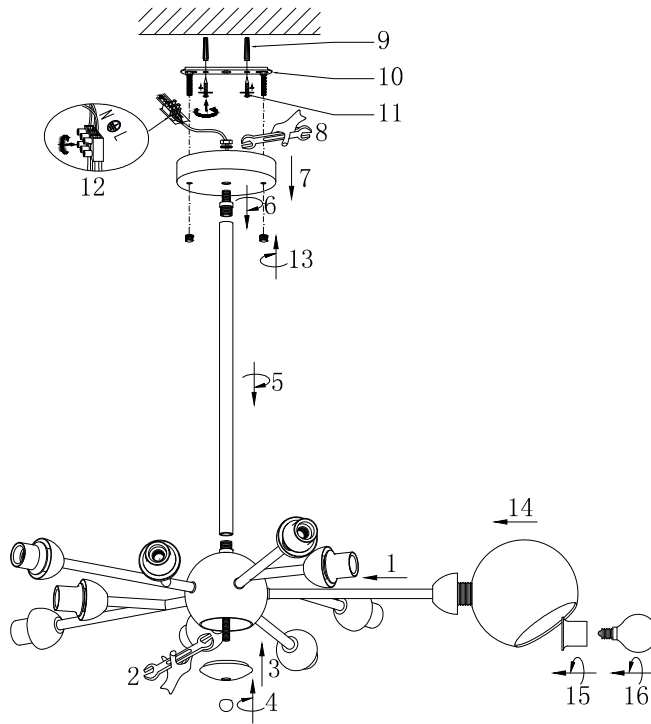

FREYA
TRADITION OF QUALITY

Instruction

FR5121PL-10G

10 x E14 (40W)

Model: FR5121PL-10G

Collection: Modern

Ceiling Lamps