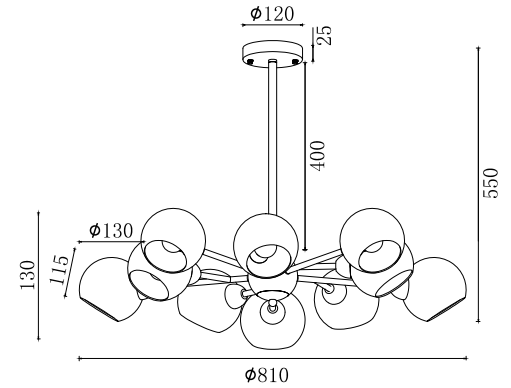

FREYA
TRADITION OF QUALITY

Instruction

FR5121PL-10G

10 x E14 (40W)

Model: FR5121PL-10G

Collection: Modern

Ceiling Lamps