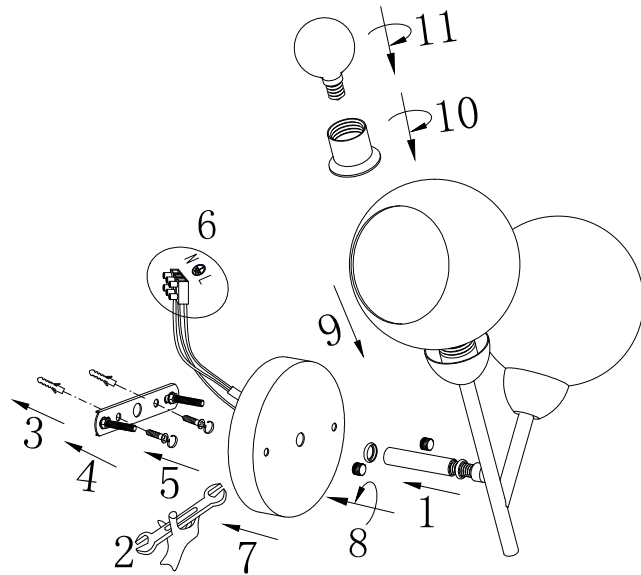

FREYA
TRADITION OF QUALITY

Instruction

FR5121WL-02G

2 x E14 (40W)

Model: FR5121WL-02G

Collection: Modern

Wall Lamps