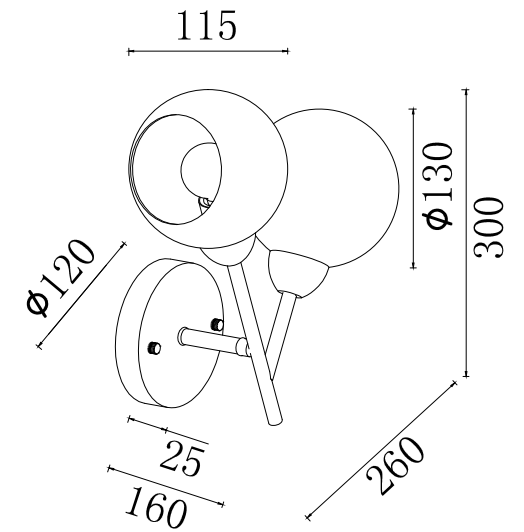

FREYA
TRADITION OF QUALITY

Instruction

FR5121WL-02G

2 x E14 (40W)

Model: FR5121WL-02G

Collection: Modern

Wall Lamps