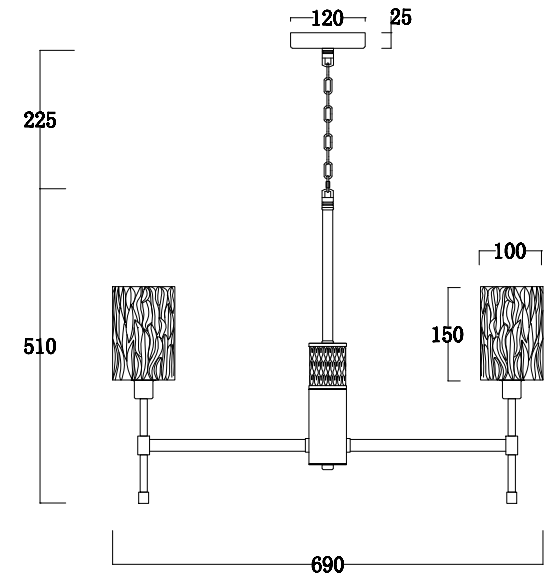

FREYA
TRADITION OF QUALITY

Instruction

FR5133PL-06CH

6 x E14 (60W)

Model: FR5133PL-06CH
Collection: Crystal

Ceiling Lamps