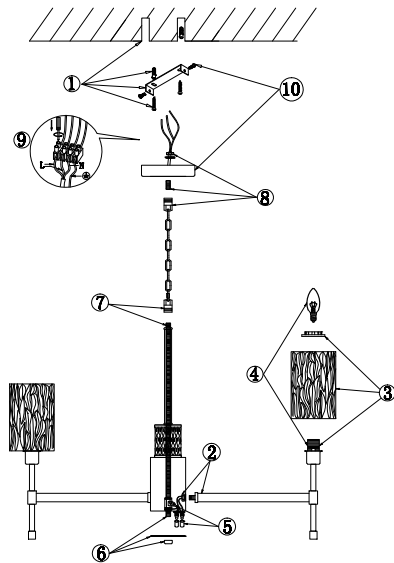

FREYA
TRADITION OF QUALITY

Instruction

FR5133PL-06CH

6 x E14 (60W)

Model: FR5133PL-06CH
Collection: Crystal

Ceiling Lamps