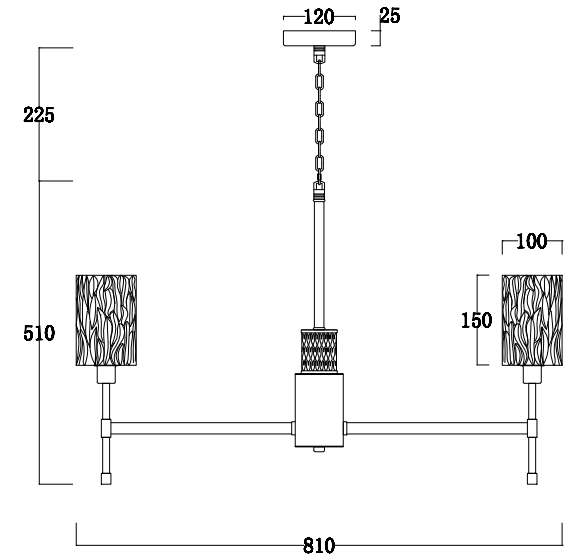

FREYA
TRADITION OF QUALITY

Instruction

FR5133PL-08CH

8 x E14 (60W)

Model: FR5133PL-08CH
Collection: Crystal

Ceiling Lamps