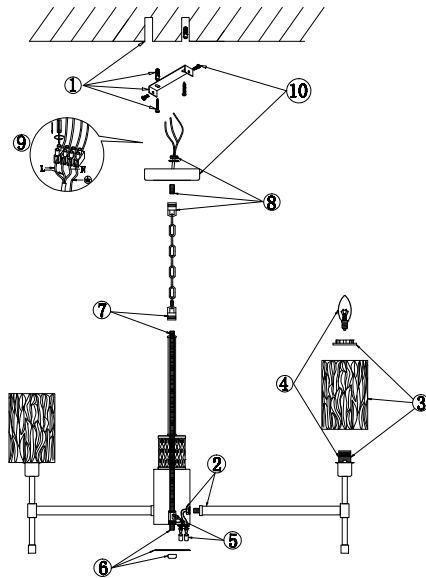

FREYA
TRADITION OF QUALITY

Instruction

FR5133PL-08CH

8 x E14 (60W)

Model: FR5133PL-08CH
Collection: Crystal

Ceiling Lamps