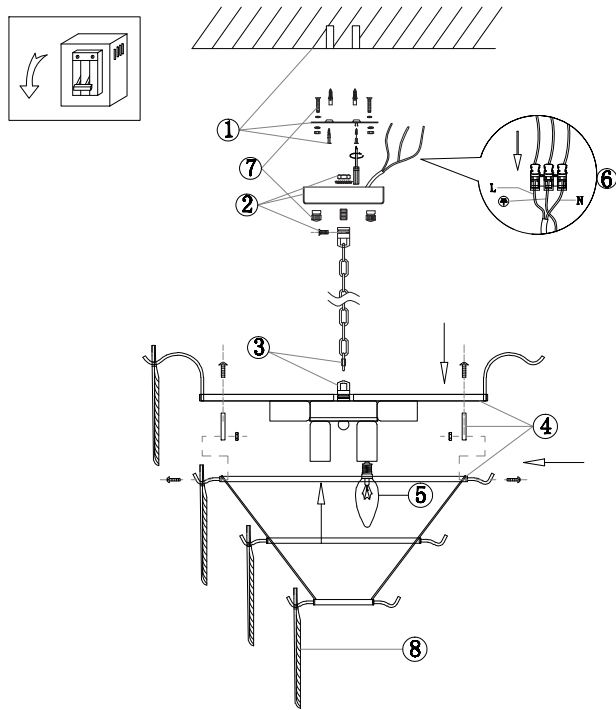

# Instruction

FR5143PL-09G

9 x E14 (60W)

Model: FR5143PL-09G

Collection: Modern

Ceiling Lamps