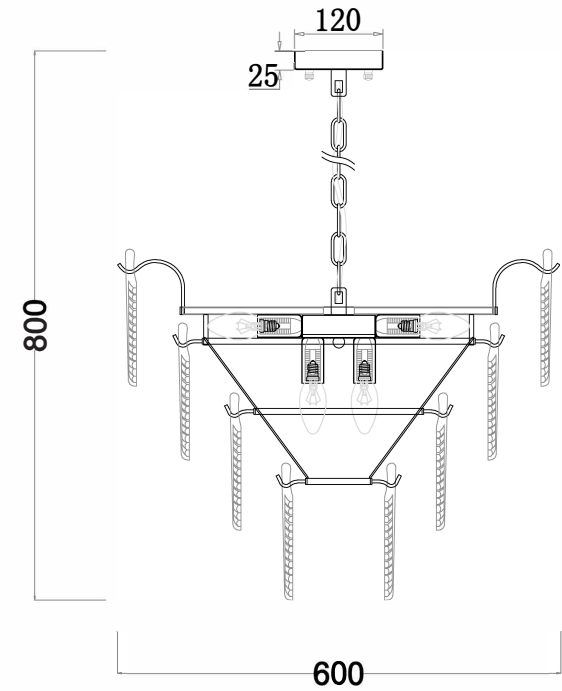

# Instruction

FR5143PL-09G

9 x E14 (60W)

Model: FR5143PL-09G

Collection: Modern

Ceiling Lamps