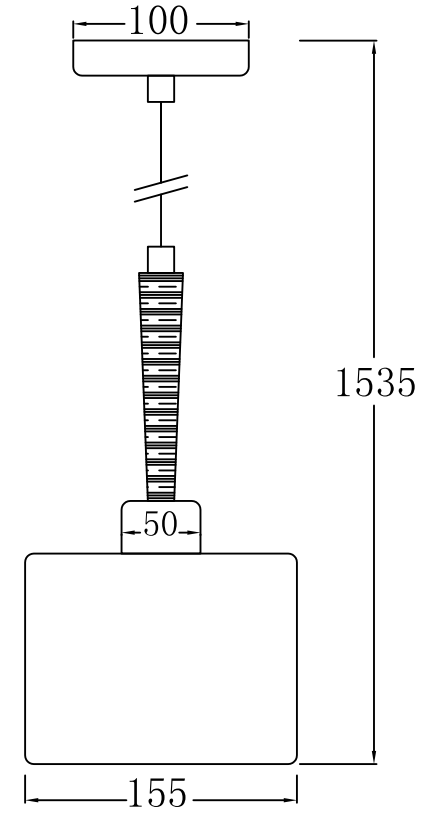

FREYA
TRADITION OF QUALITY

INSTRUCTION

MODEL: FR5329-PL-01-CH
CEILING

1 X E27 (40W)

FREYA-LIGHT.COM