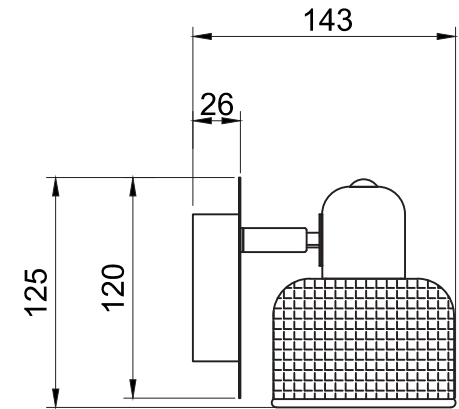

# INSTRUCTION

**MODEL:** FR5344-WL-01-CH

1 X E27(40W)

FREYA-LIGHT.COM