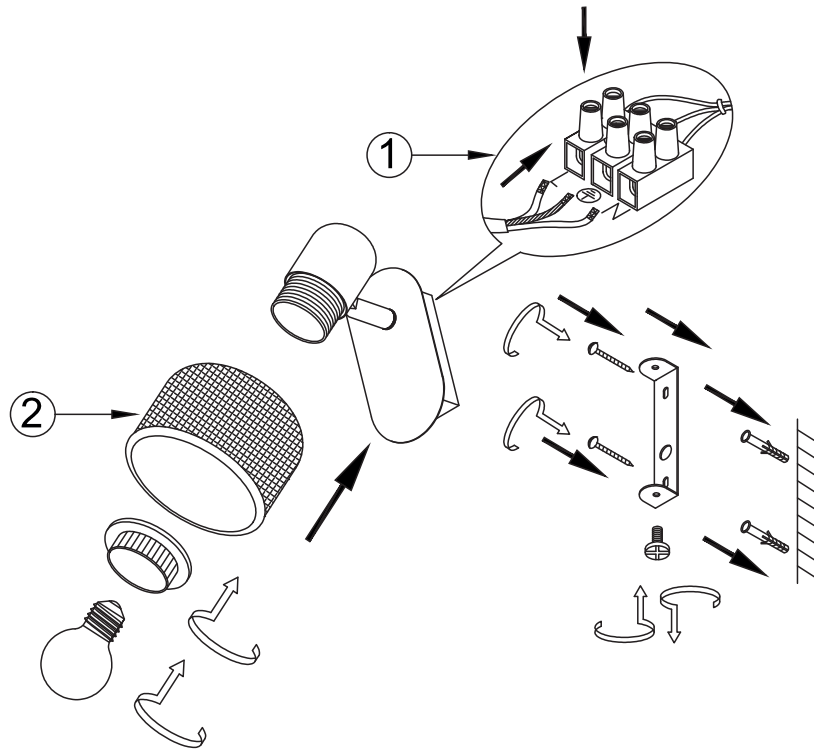

# INSTRUCTION

**MODEL:** FR5344-WL-01-CH

1 X E27(40W)

FREYA-LIGHT.COM