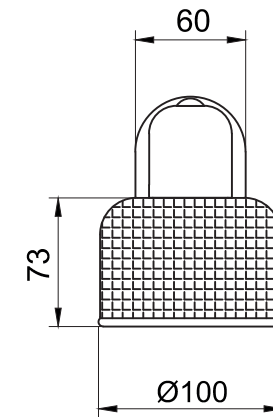

# INSTRUCTION

**MODEL:** FR5344-WL-01-CH

1 X E27(40W)

FREYA-LIGHT.COM