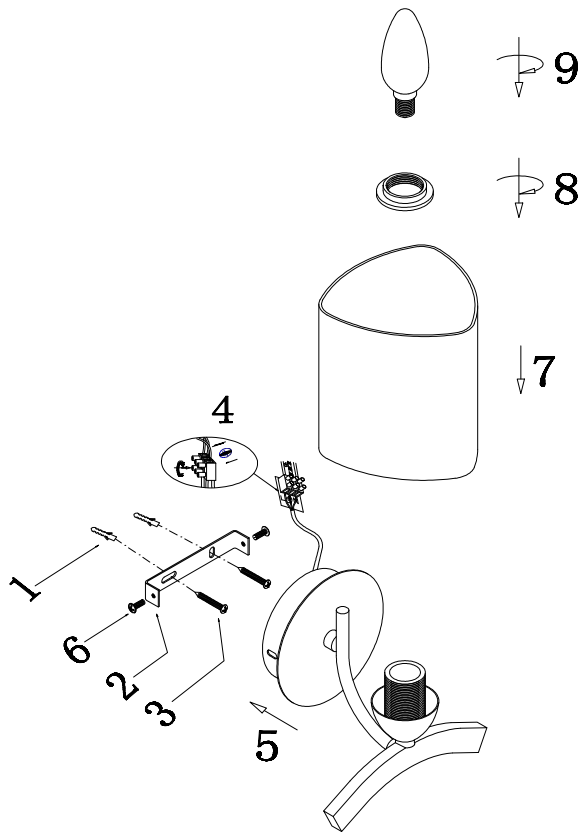

# Instruction

FR5454WL-01CH

1 x E14 (40W)

Model: FR5454WL-01CH

Series: Sol

Wall Lamps