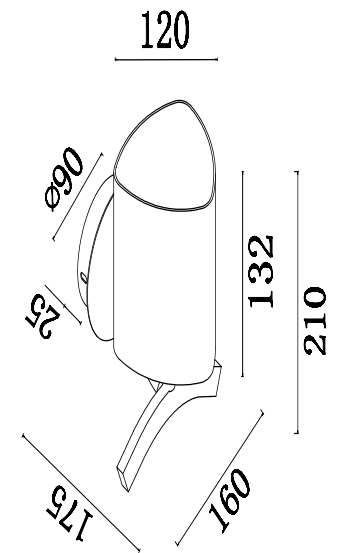

# Instruction

FR5454WL-01CH

1 x E14 (40W)

Model: FR5454WL-01CH

Series: Sol

Wall Lamps