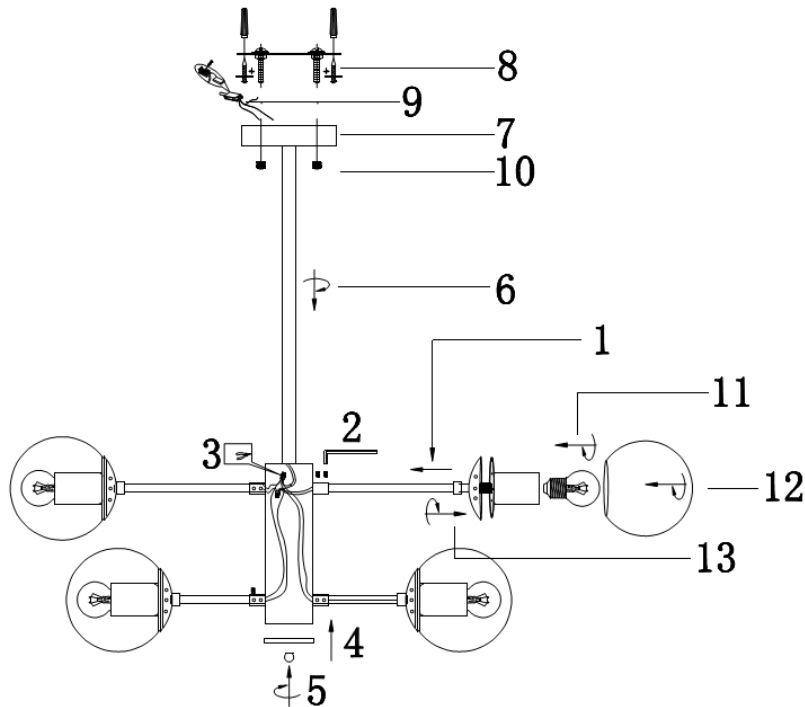

FREYA
TRADITION OF QUALITY

INSTRUCTION

Model: FR5596PL-10CH

Pendant

 10 x E14 (60W)

FREYA-LIGHT.COM