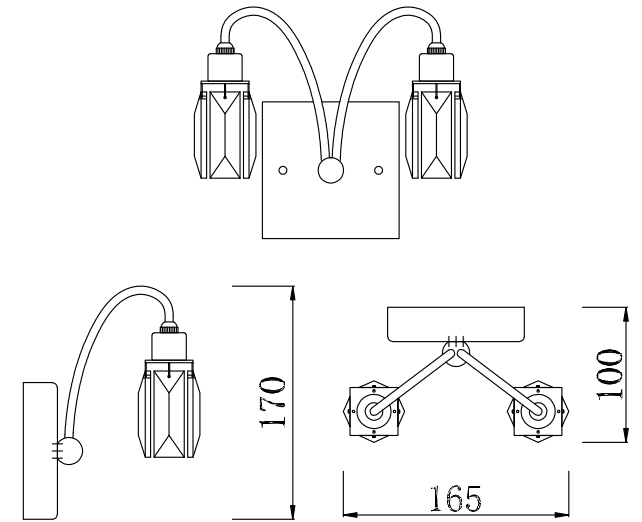

FREYA
TRADITION OF QUALITY

INSTRUCTION

MODEL: FR5605-WL-02-CH
SCONCE

2 X G9 (40W)

FREYA-LIGHT.COM