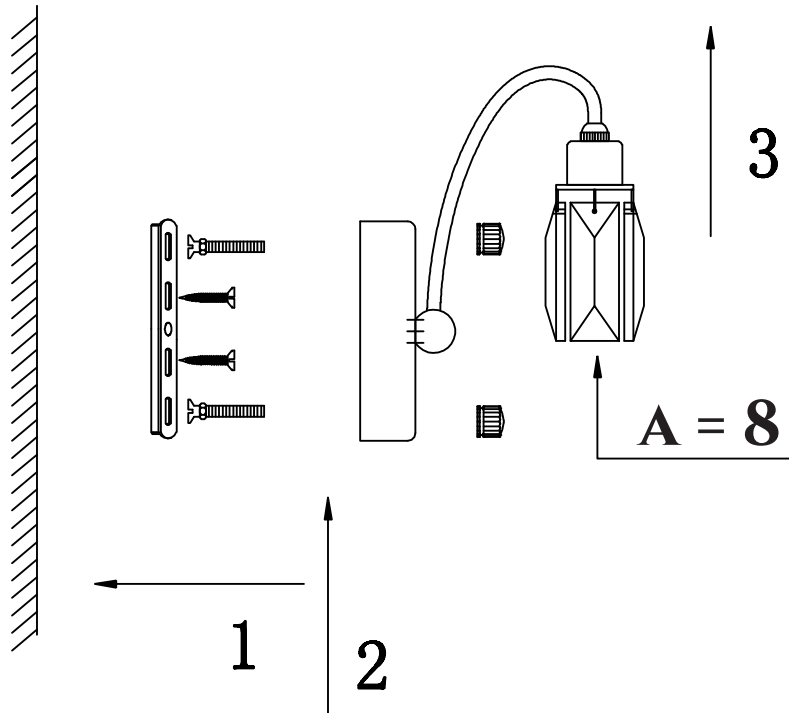

FREYA
TRADITION OF QUALITY

INSTRUCTION

MODEL: FR5605-WL-02-CH
SCONCE

2 X G9 (40W)

FREYA-LIGHT.COM