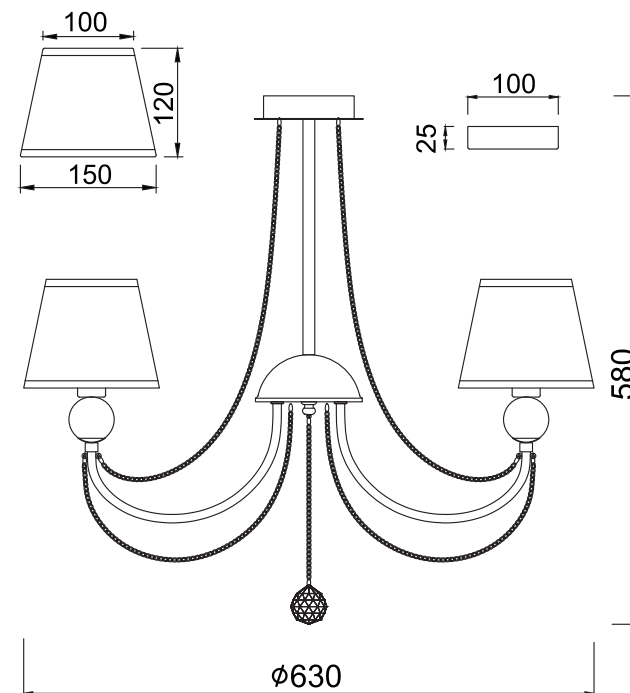

FREYA
TRADITION OF QUALITY

Instruction

FR5661-PL-03-CH

3 x E14 (40W)

Model: FR5661-PL-03-CH

Collection: Modern

Series: Beverly

Ceiling Lamps