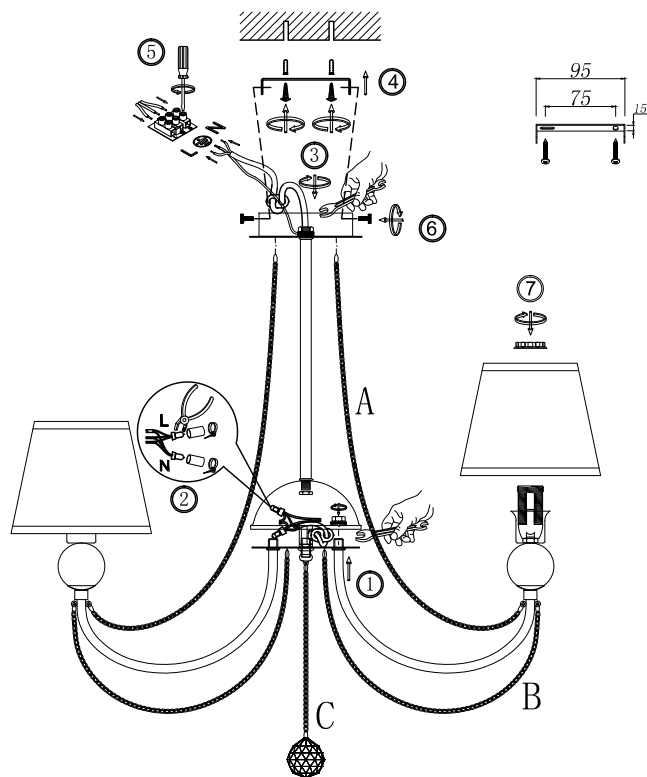

FREYA
TRADITION OF QUALITY

Instruction

FR5661-PL-03-CH

3 x E14 (40W)

Model: FR5661-PL-03-CH

Collection: Modern

Series: Beverly

Ceiling Lamps