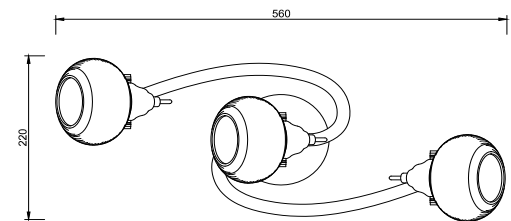

FREYA
TRADITION OF QUALITY

Instruction

FR5690CL-03CH

3 x E14 (40W)

Model: FR5690CL-03CH

Series: Linda

Ceiling Lamps