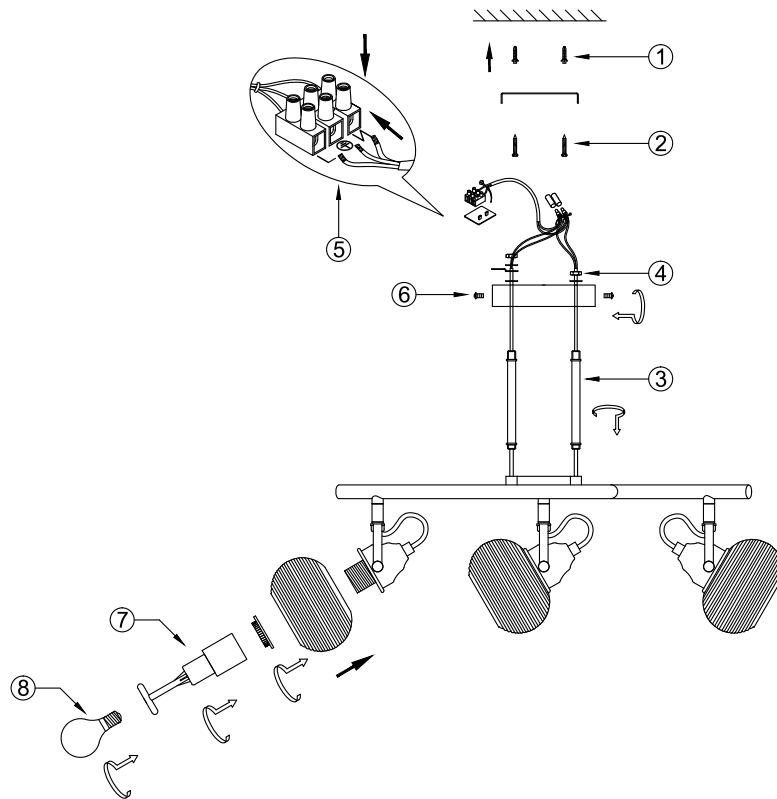

FREYA
TRADITION OF QUALITY

Instruction

FR5690CL-03CH

3 x E14 (40W)

Model: FR5690CL-03CH

Series: Linda

Ceiling Lamps