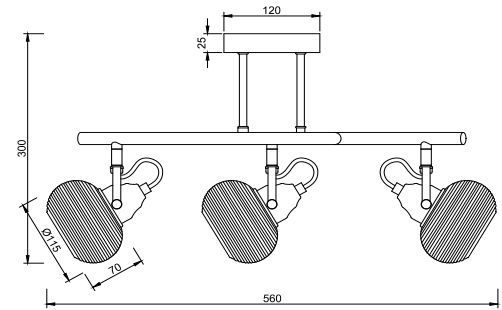

FREYA
TRADITION OF QUALITY

Instruction

FR5690CL-03CH

3 x E14 (40W)

Model: FR5690CL-03CH

Series: Linda

Ceiling Lamps