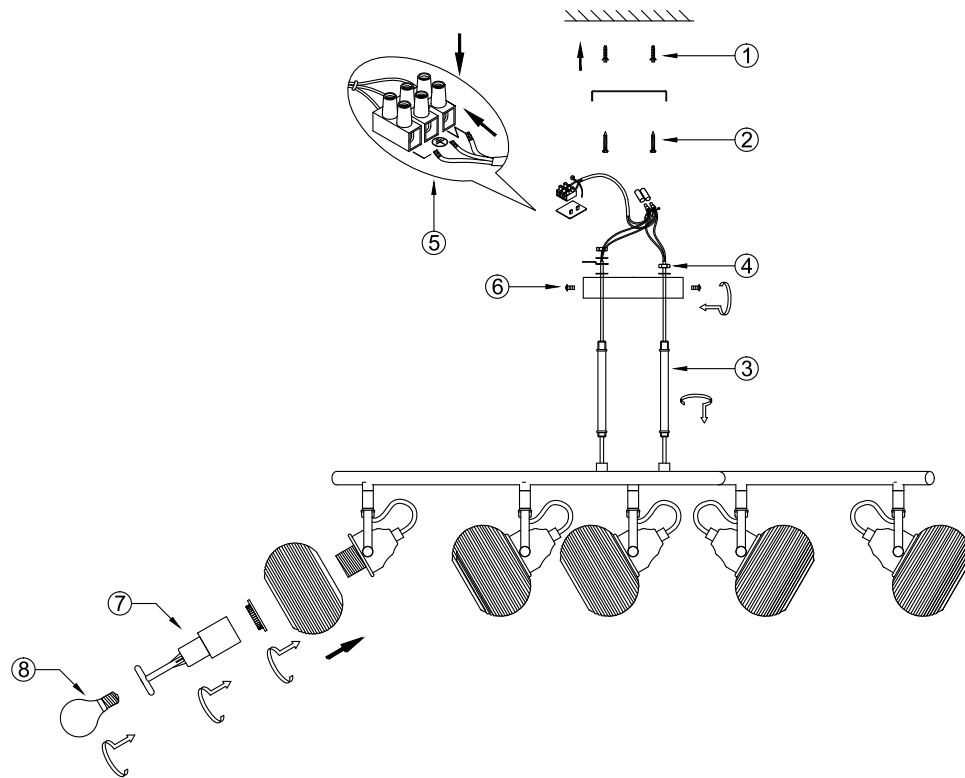

FREYA
TRADITION OF QUALITY

Instruction

FR5690CL-05CH

5 x E14 (40W)

Model: FR5690CL-05CH

Series: Linda

Ceiling Lamps