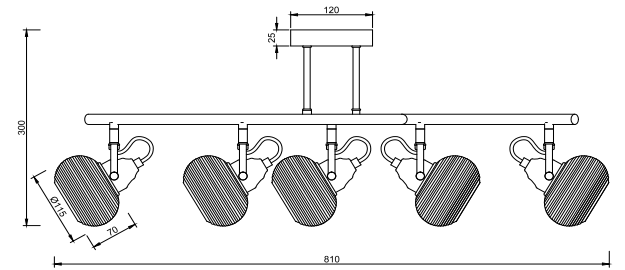

FREYA
TRADITION OF QUALITY

Instruction

FR5690CL-05CH

5 x E14 (40W)

Model: FR5690CL-05CH

Series: Linda

Ceiling Lamps