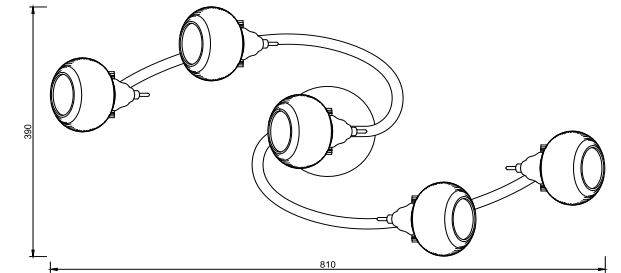

FREYA
TRADITION OF QUALITY

Instruction

FR5690CL-05CH

5 x E14 (40W)

Model: FR5690CL-05CH

Series: Linda

Ceiling Lamps