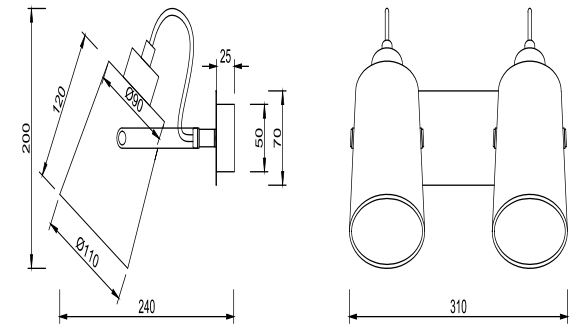

# Instruction

FR5691WL-02CH

2 x E14 (40W)

Model: FR5691WL-02CH

Series: Nonna

Wall Lamps