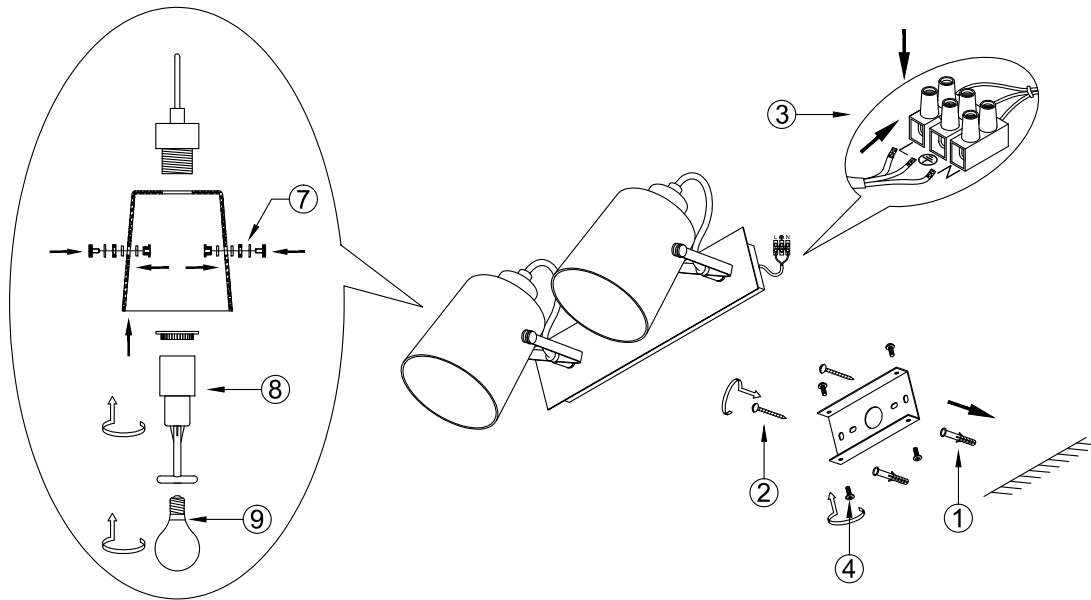

# Instruction

FR5691WL-02CH

2 x E14 (40W)

Model: FR5691WL-02CH

Series: Nonna

Wall Lamps