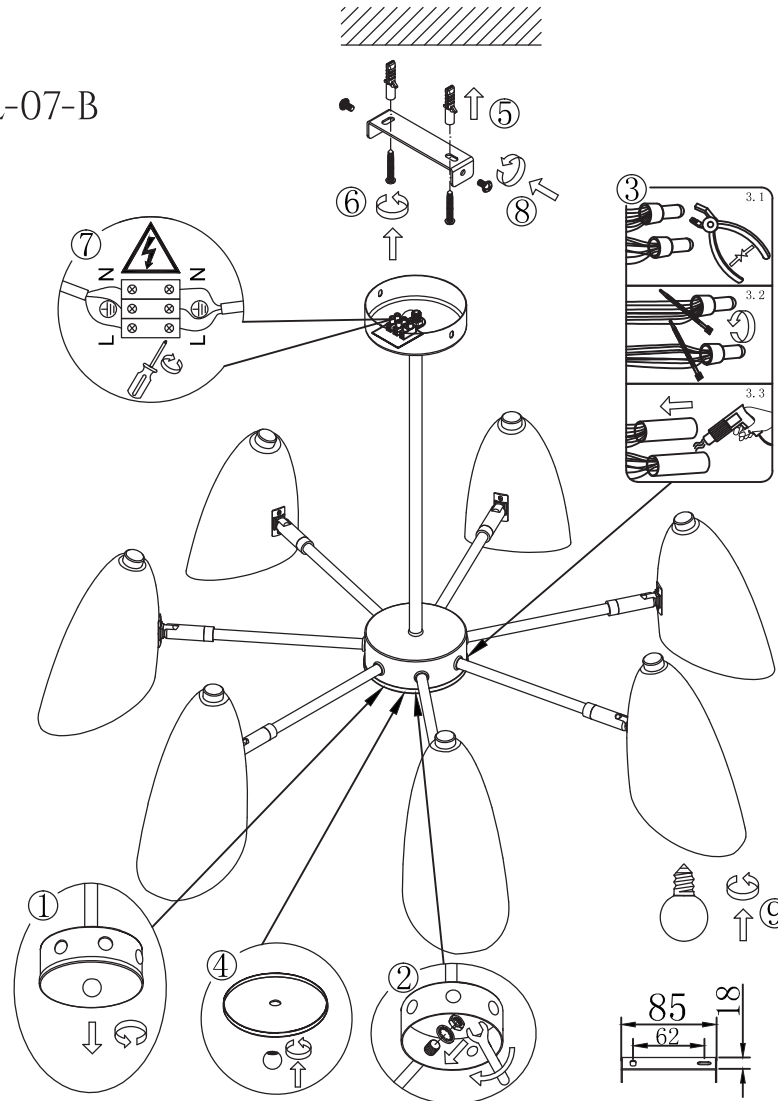

FREYA
TRADITION OF QUALITY

INSTRUCTION

MODEL: FR5852-CL-07-B
PENDANT LAMP

7 x E14 (40W)

FREYA-LIGHT.COM