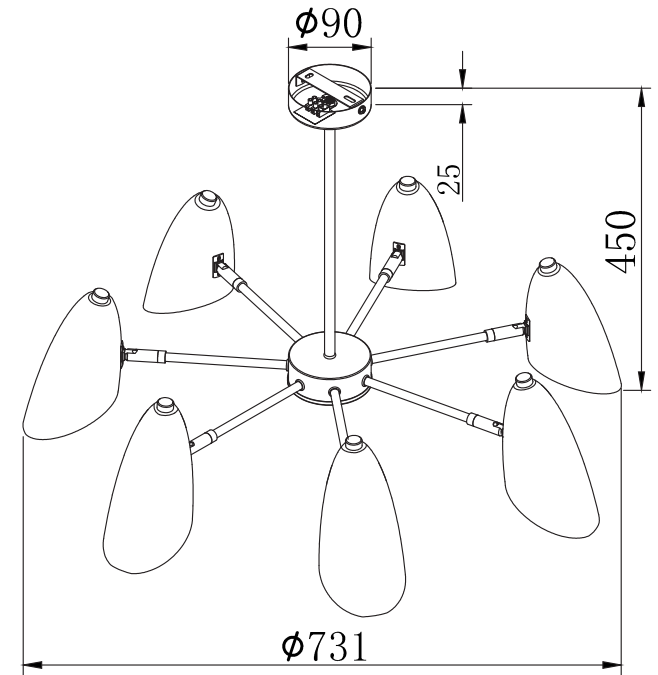

FREYA
TRADITION OF QUALITY

INSTRUCTION

MODEL: FR5852-CL-07-B
PENDANT LAMP

7 x E14 (40W)

FREYA-LIGHT.COM