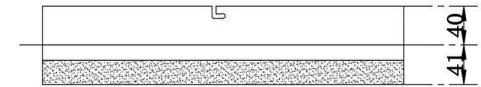

FREYA
TRADITION OF QUALITY

Instruction

FR6001CL-L33CH

MAX 33W
2500 Lumen

Model: FR6001CL-L33CH
Series: Caprice

Ceiling Lamps