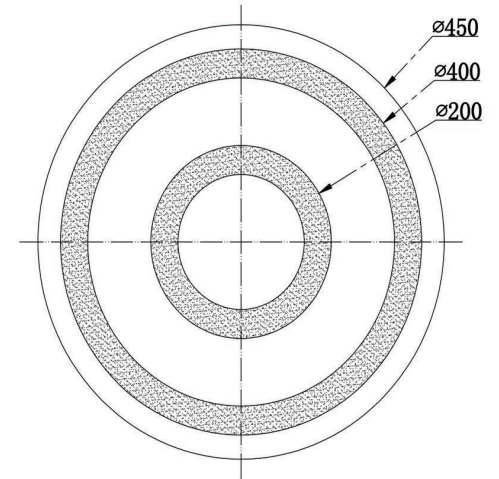

FREYA
TRADITION OF QUALITY

Instruction

FR6001CL-L33CH

MAX 33W
2500 Lumen

Model: FR6001CL-L33CH
Series: Caprice

Ceiling Lamps