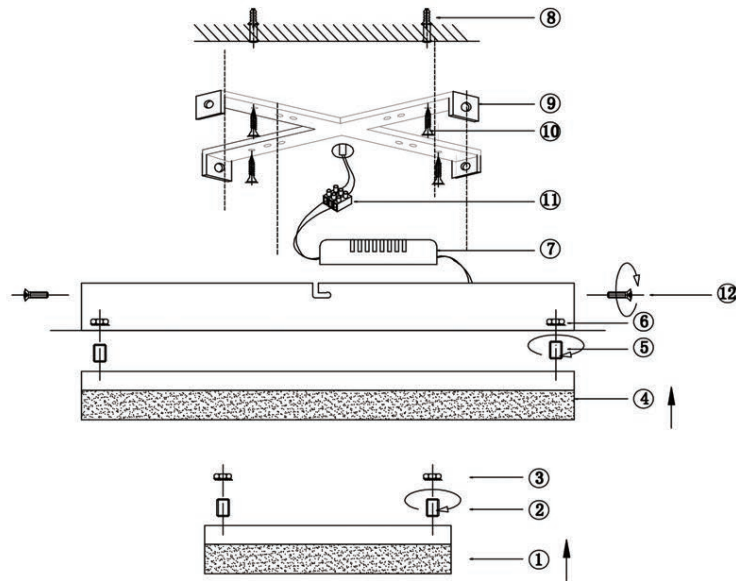

FREYA
TRADITION OF QUALITY

Instruction

FR6001CL-L33CH

MAX 33W
2500 Lumen

Model: FR6001CL-L33CH
Series: Caprice

Ceiling Lamps