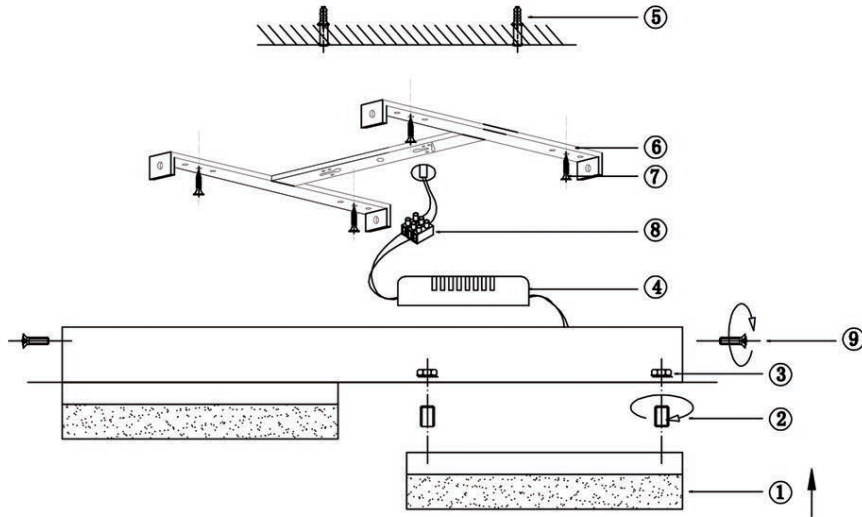

# Instruction

FR6002CL-L41CH

MAX 41W  
3100 Lumen

Model: FR6002CL-L41CH  
Series: Caprice

Ceiling Lamps