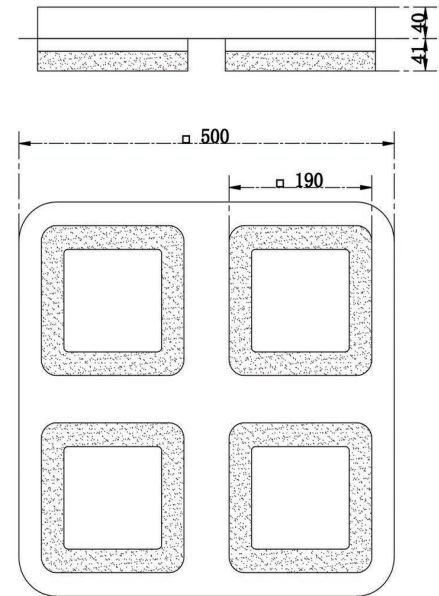

# Instruction

FR6002CL-L41CH

MAX 41W  
3100 Lumen

Model: FR6002CL-L41CH  
Series: Caprice

Ceiling Lamps