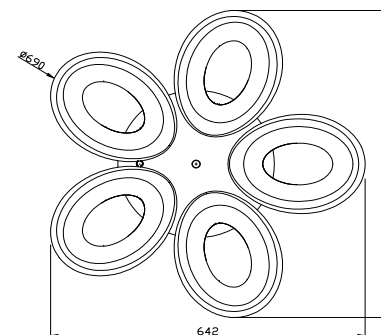

# Instruction

FR6007CL-L82W

MAX 82W  
7700 Lumen

Model: FR6007CL-L82W  
Series: Elena

Ceiling Lamps