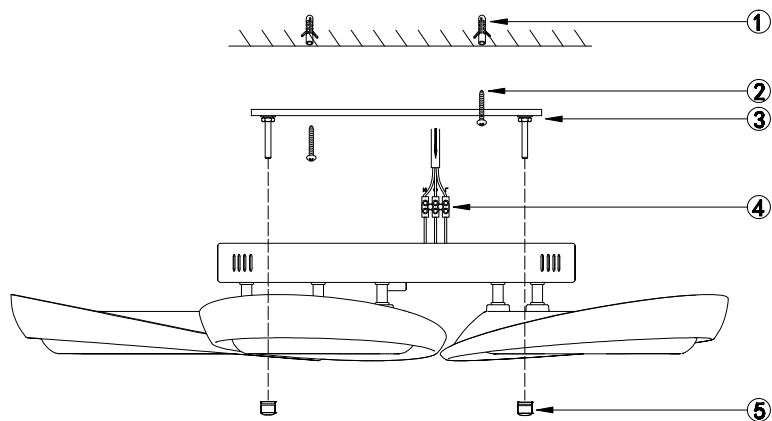

# Instruction

FR6007CL-L82W

MAX 82W  
7700 Lumen

Model: FR6007CL-L82W  
Series: Elena

Ceiling Lamps