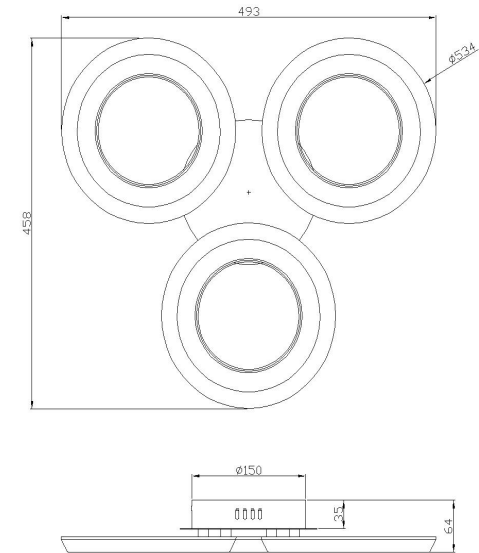

FREYA
TRADITION OF QUALITY

Instruction

FR6010CL-L51W

MAX 51W
2700 Lumen

Model: FR6010CL-L51W
Series: Blis

Ceiling Lamps