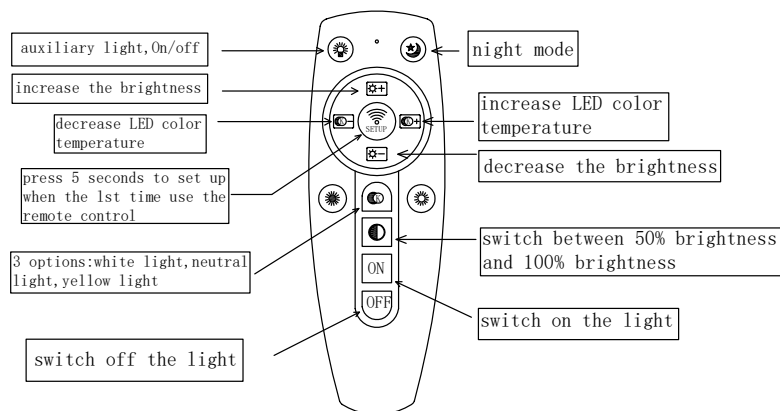

### REMOTE CONTROL INSTRUCTION

MAX 80W  
4700 Lumen

Model: FR6012CL-L40W  
Collection: LED  
Series: Omega

Ceiling Lamps