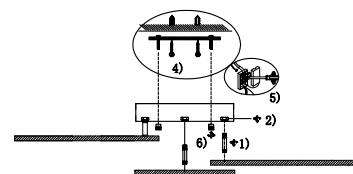

### REMOTE CONTROL INSTRUCTION

MAX 80W  
4700 Lumen

Model: FR6012CL-L40W  
Collection: LED  
Series: Omega

Ceiling Lamps