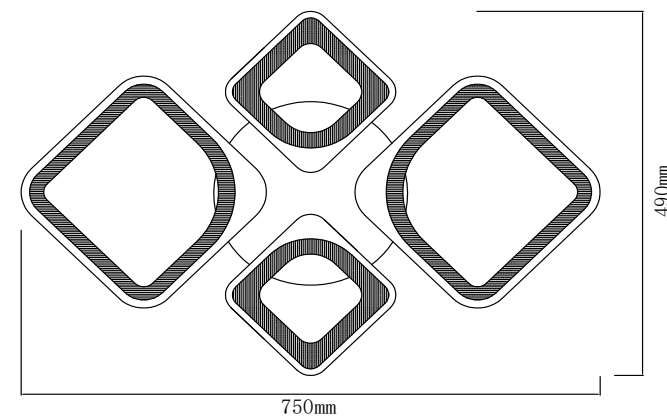

REMOTE CONTROL INSTRUCTION

MAX 80W
4700 Lumen

Model: FR6012CL-L40W
Collection: LED
Series: Omega

Ceiling Lamps