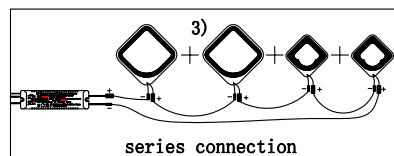

### REMOTE CONTROL INSTRUCTION

MAX 80W  
4700 Lumen

Model: FR6012CL-L40W  
Collection: LED  
Series: Omega

Ceiling Lamps