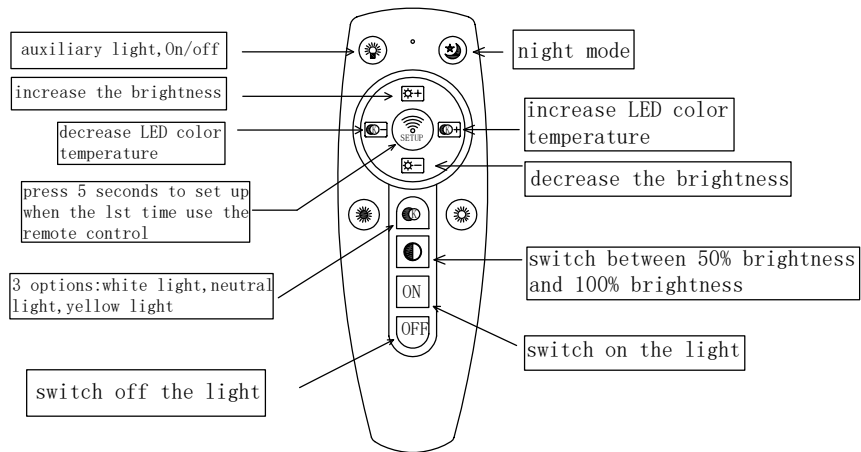

REMOTE CONTROL INSTRUCTION

MAX 118W
6400 Lumen

Model: FR6012CL-L70W
Collection: LED
Series: Omega

Ceiling Lamps