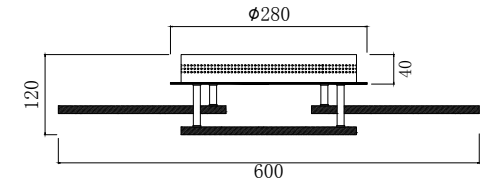

REMOTE CONTROL INSTRUCTION

MAX 118W
6400 Lumen

Model: FR6012CL-L70W
Collection: LED
Series: Omega

Ceiling Lamps