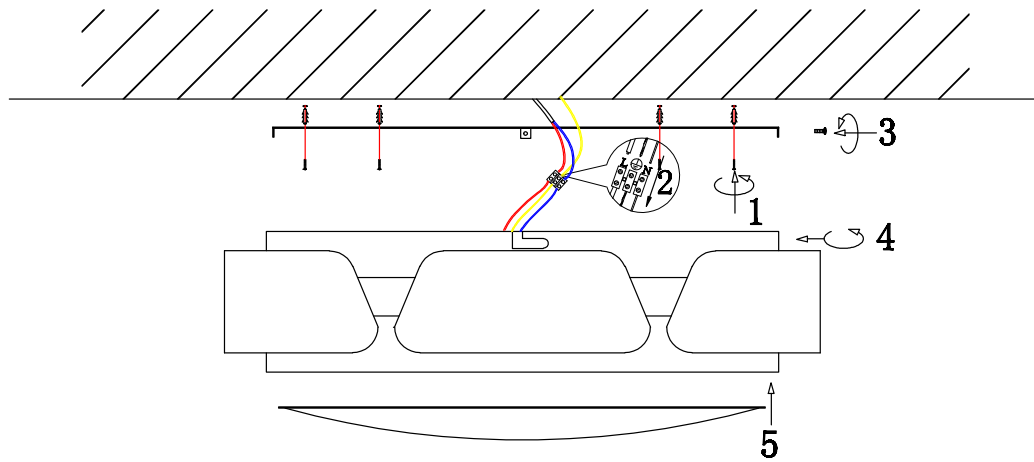

# Instruction

FR6040CL-L92W

MAX 102,3W  
9000 Lumen

Model: FR6040CL-L92W  
Collection: LED

Ceiling Lamps