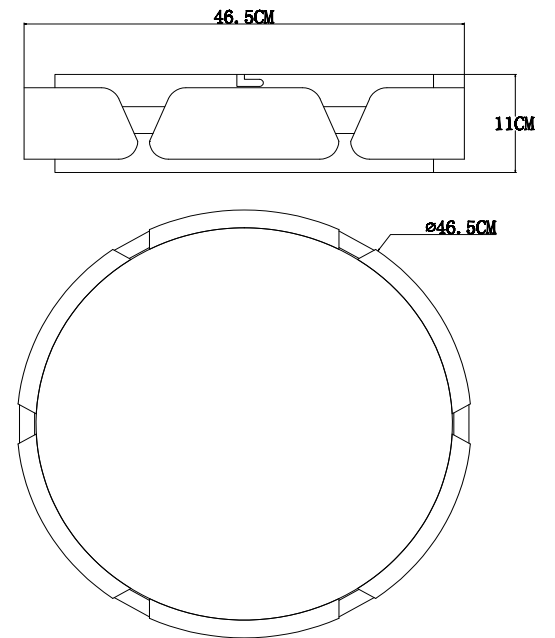

# Instruction

FR6040CL-L92W

MAX 102,3W  
9000 Lumen

Model: FR6040CL-L92W  
Collection: LED

Ceiling Lamps