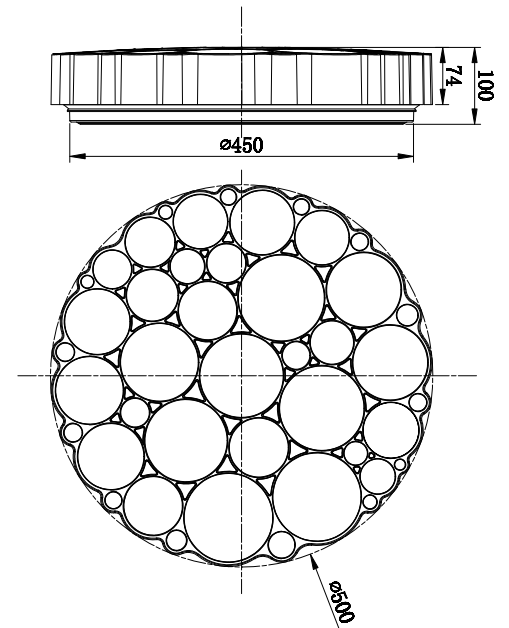

FREYA
TRADITION OF QUALITY

Instruction

FR6043CL-L72W

MAX 72W
4800 Lumen

Model: FR6043CL-L72W

Collection: LED

Ceiling Lamps