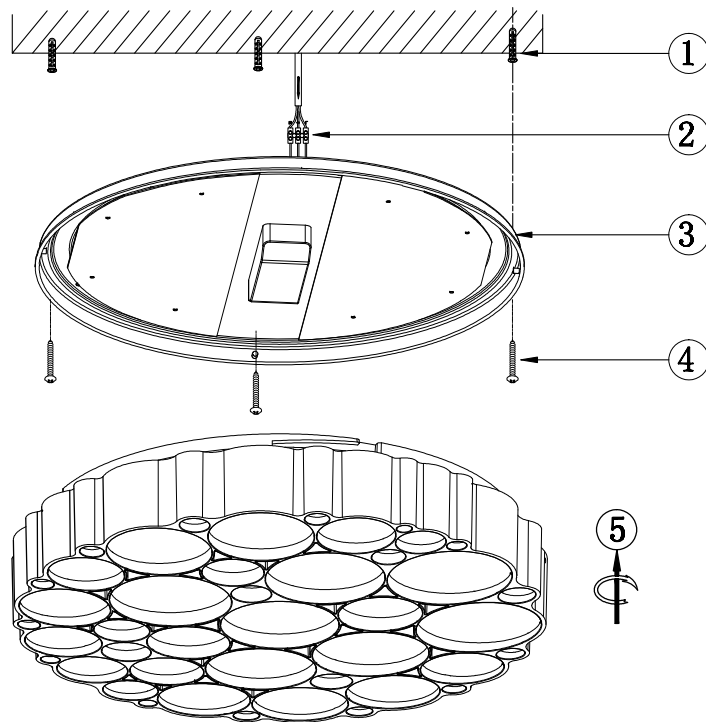

FREYA
TRADITION OF QUALITY

Instruction

FR6043CL-L72W

MAX 72W
4800 Lumen

Model: FR6043CL-L72W

Collection: LED

Ceiling Lamps