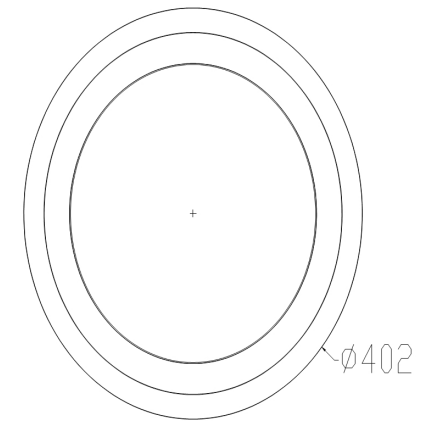

FREYA
TRADITION OF QUALITY

INSTRUCTION

Model: FR6998-CL-30-W

Ceiling

MAX 30W
2000 LUMEN

FREYA-LIGHT.COM