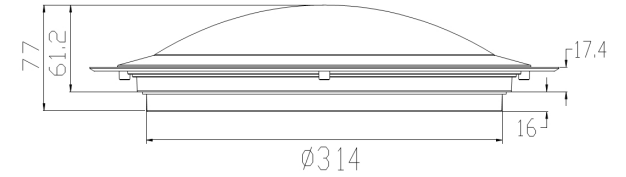

FREYA
TRADITION OF QUALITY

INSTRUCTION

Model: FR6998-CL-30-W

Ceiling

MAX 30W
2000 LUMEN

FREYA-LIGHT.COM