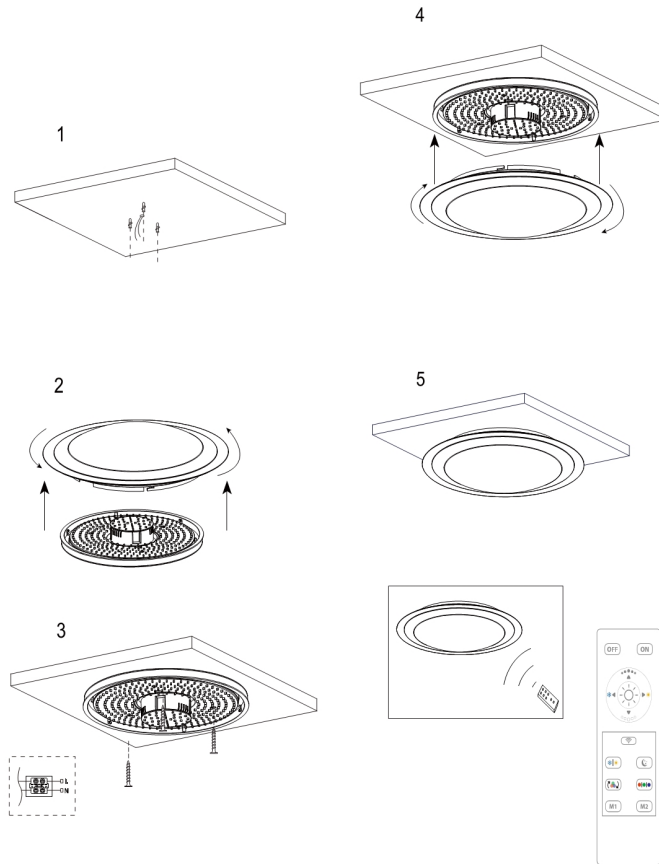

FREYA
TRADITION OF QUALITY

INSTRUCTION

Model: FR6998-CL-30-W

Ceiling

MAX 30W
2000 LUMEN

FREYA-LIGHT.COM