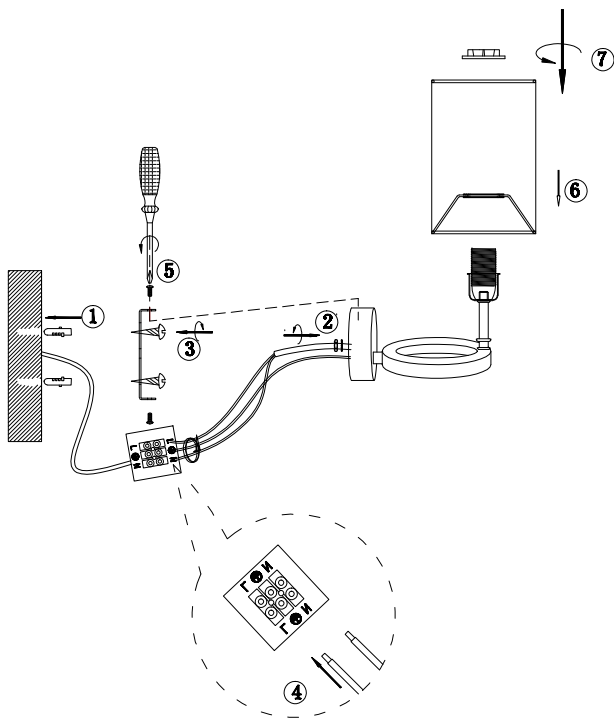

Instruction

H010WL-01N

1 x E14 (40W)

Model: H010WL-01N
Collection: House
Series: Armony

Wall Lamps