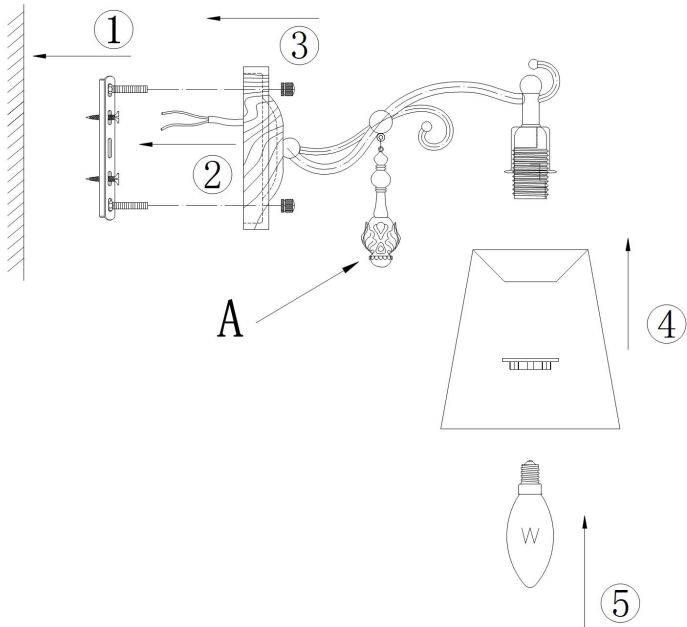

# Instruction

Collection: HOUSE  
Series: CIPRESSO  
Model: H034-WL-01-R  
Wall

A=1

- Wall

1 x E14 (40W)

**MAYTONI**  
DECORATIVE LIGHTING

[www.maytoni.de](http://www.maytoni.de)