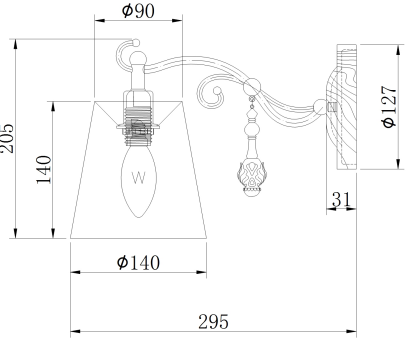

# Instruction

Collection: HOUSE  
Series: CIPRESSO  
Model: H034-WL-01-R  
Wall

A=1

- Wall

1 x E14 (40W)

**MAYTONI**  
DECORATIVE LIGHTING

[www.maytoni.de](http://www.maytoni.de)