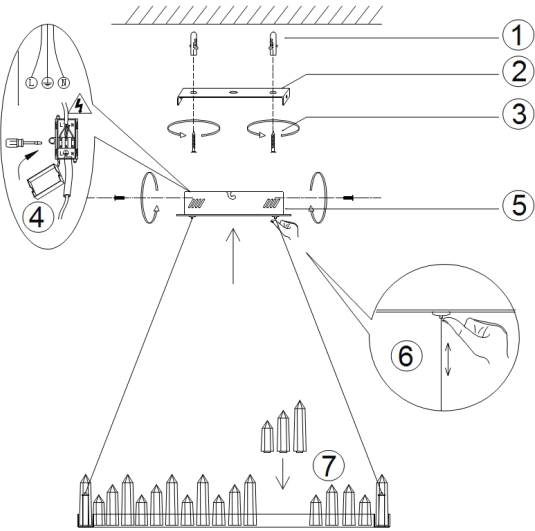

Instruction

Collection: HOUSE
 Series: GLETSCHER
 Model: H186-PL-01-46W-BS
 Ceiling

max 46W
 1467 LM

MAYTONI
 DECORATIVE LIGHTING

www.maytoni.de