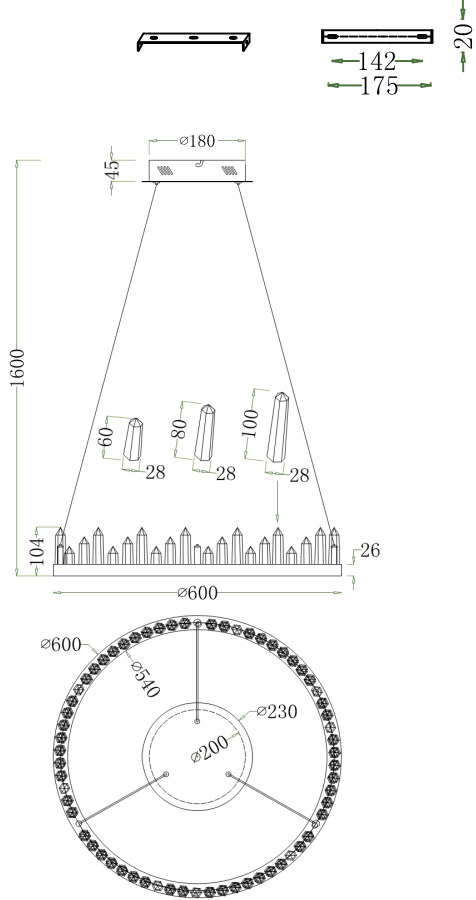

Instruction

Collection: HOUSE
 Series: GLETSCHER
 Model: H186-PL-01-46W-BS
 Ceiling

max 46W
 1467 LM

MAYTONI
 DECORATIVE LIGHTING

www.maytoni.de