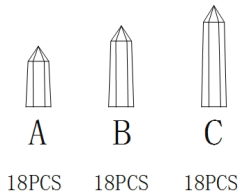

Instruction

Collection: HOUSE
 Series: GLETSCHER
 Model: H186-PL-01-46W-BS
 Ceiling

max 46W
 1467 LM

MAYTONI
 DECORATIVE LIGHTING

www.maytoni.de